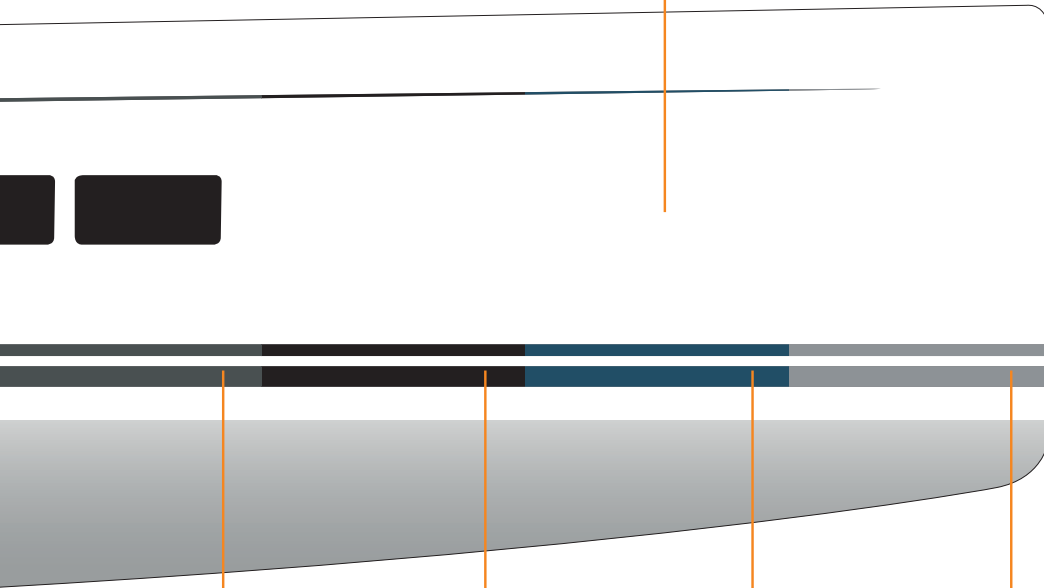

Signal White
RAL 9003
Standard

GELCOAT HULL

~315 – ~588

Grey
RAL 7040
Option

Dark Grey
RAL 7043
Standard

Black
RAL 9011
Option

Dark Blue
RAL 5004
Option

Grey
RAL 7040
Option