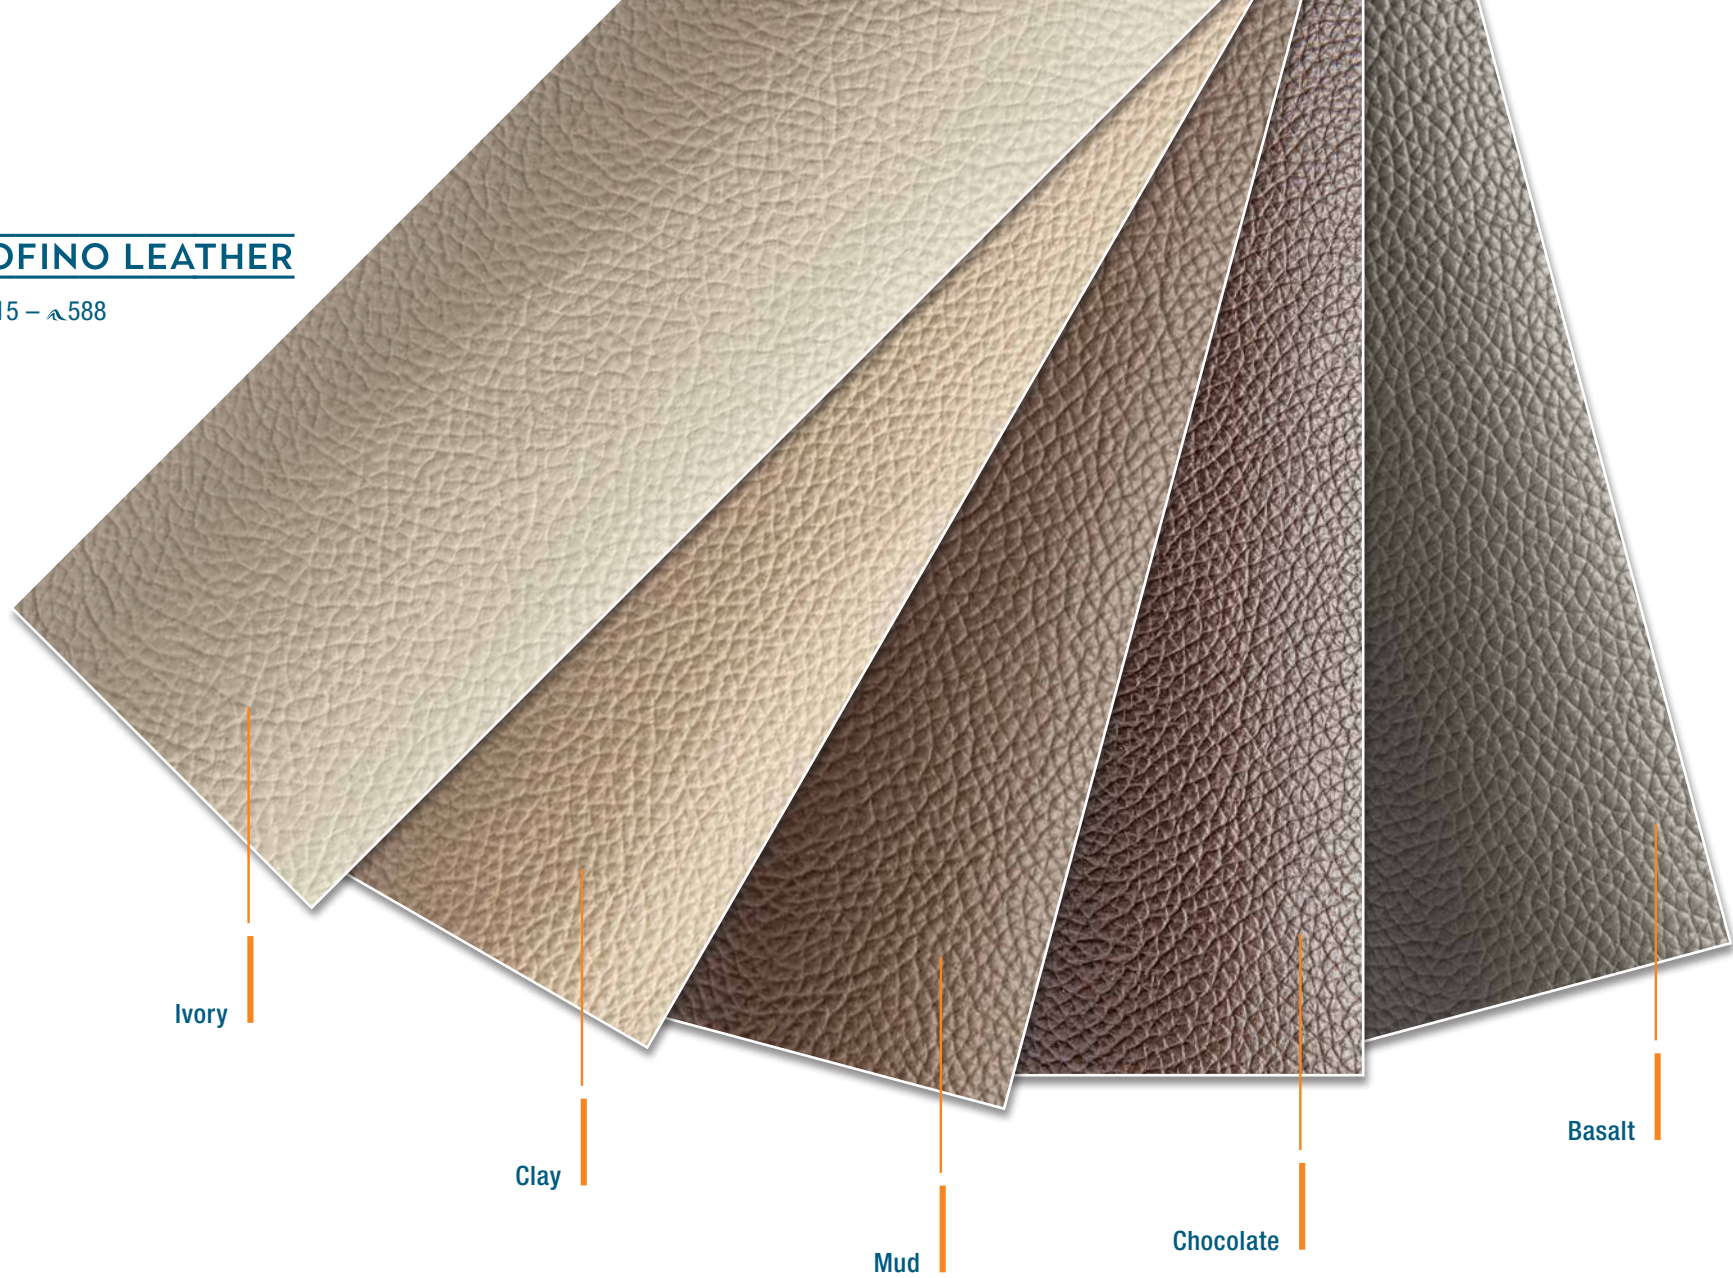

Option 315 – 588

Almond

Bronze

Rock Island

Black Truffle

Husky

## PORTOFINO LEATHER

Option 315 – 588

Ivory

Clay

Mud

Chocolate

Basalt