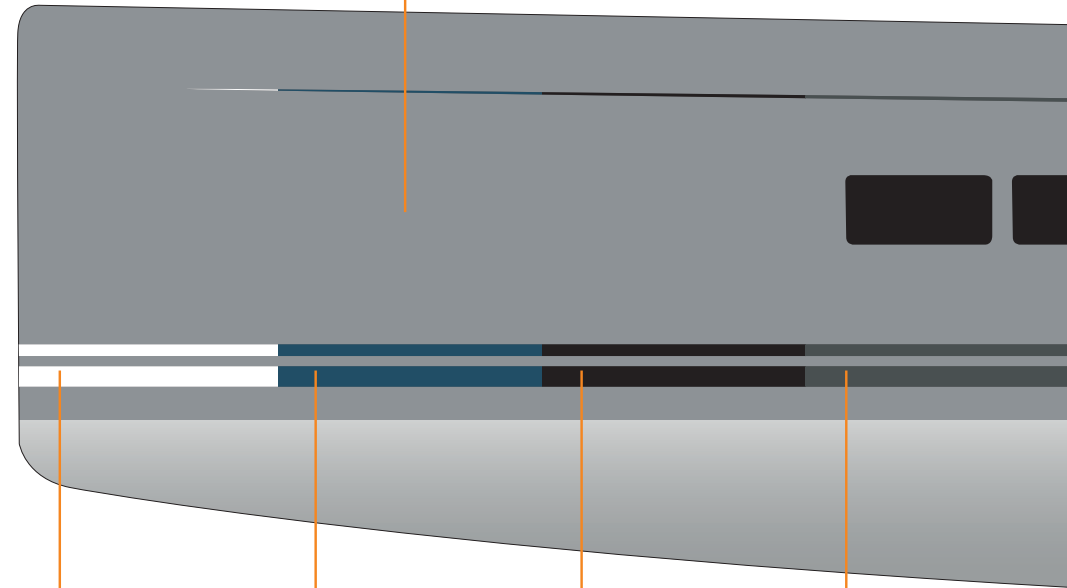

Signal White
RAL 9003
Option

Dark Blue
RAL 5004
Option

Black
RAL 9011
Option

Dark Grey
RAL 7043
Standard

GELCOAT WATER- & COVELINE

~315 – ~588