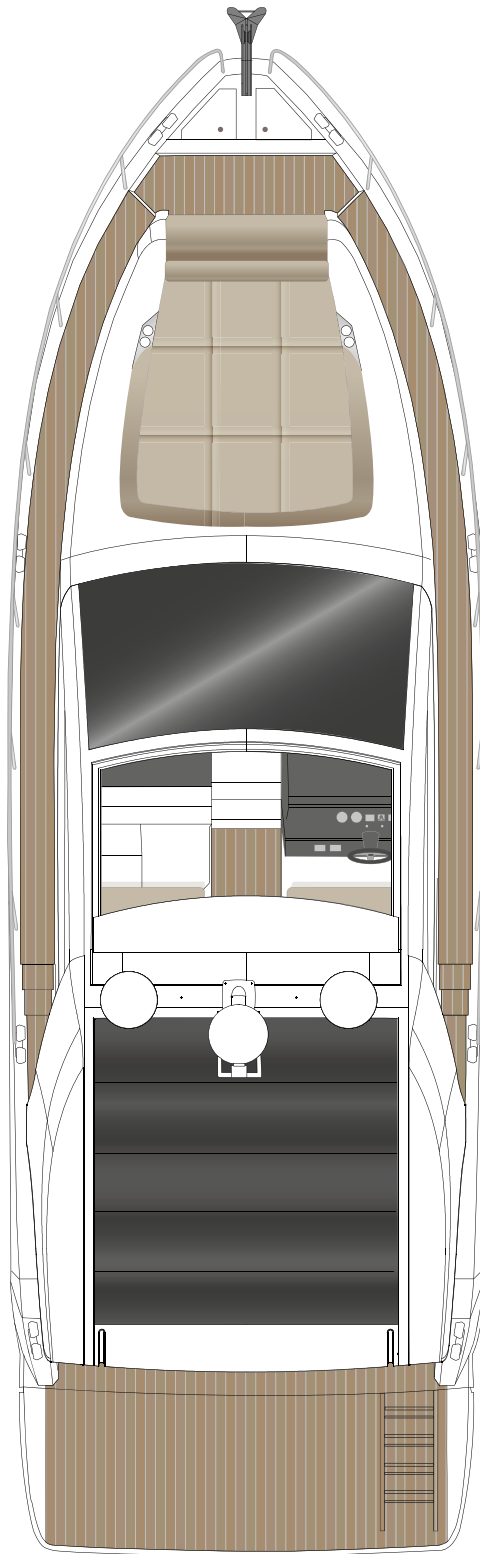

DECKSLAYOUT S430

ROOF
option