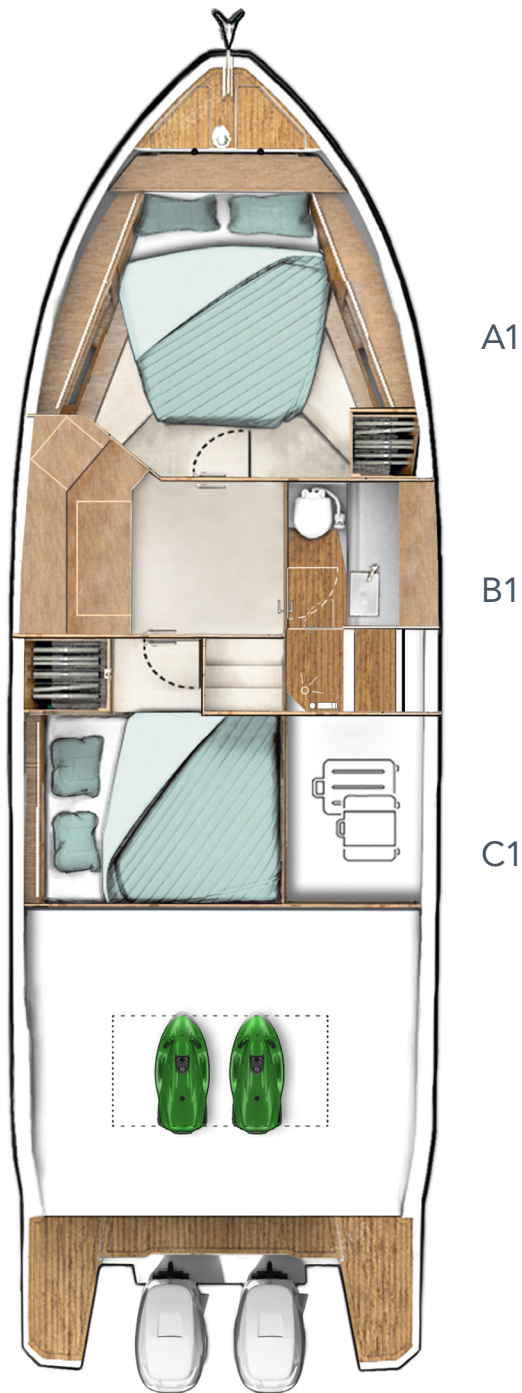

DECKSLAYOUT S335v

LOWER DECK
standard