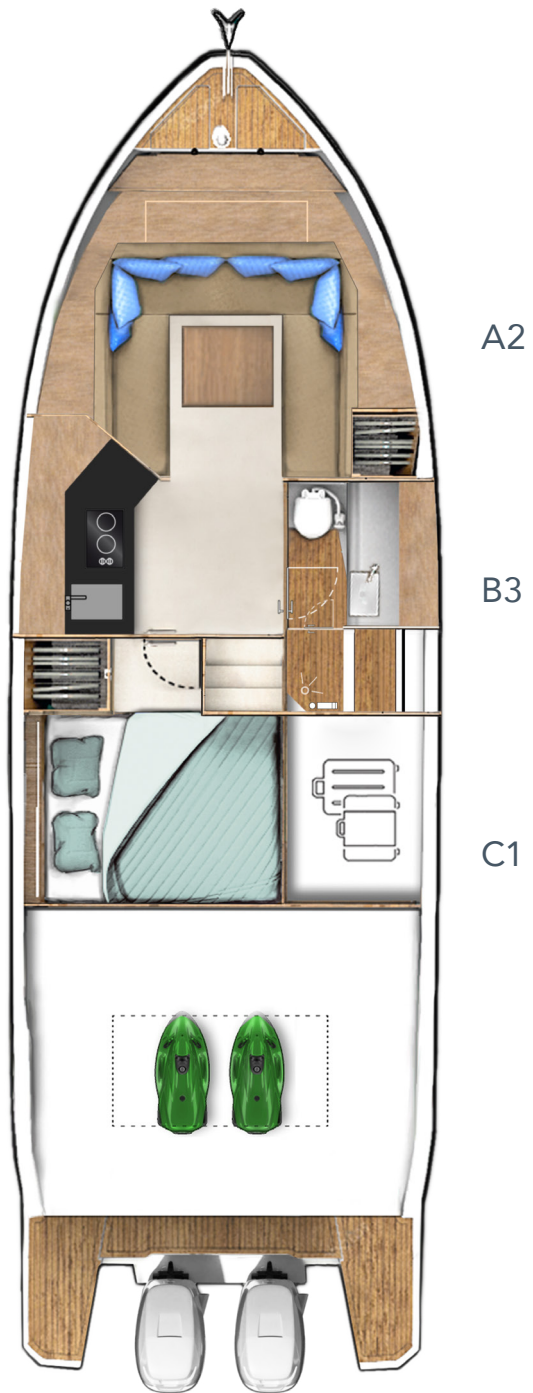

DECKSLAYOUT S335v

LOWER DECK
option