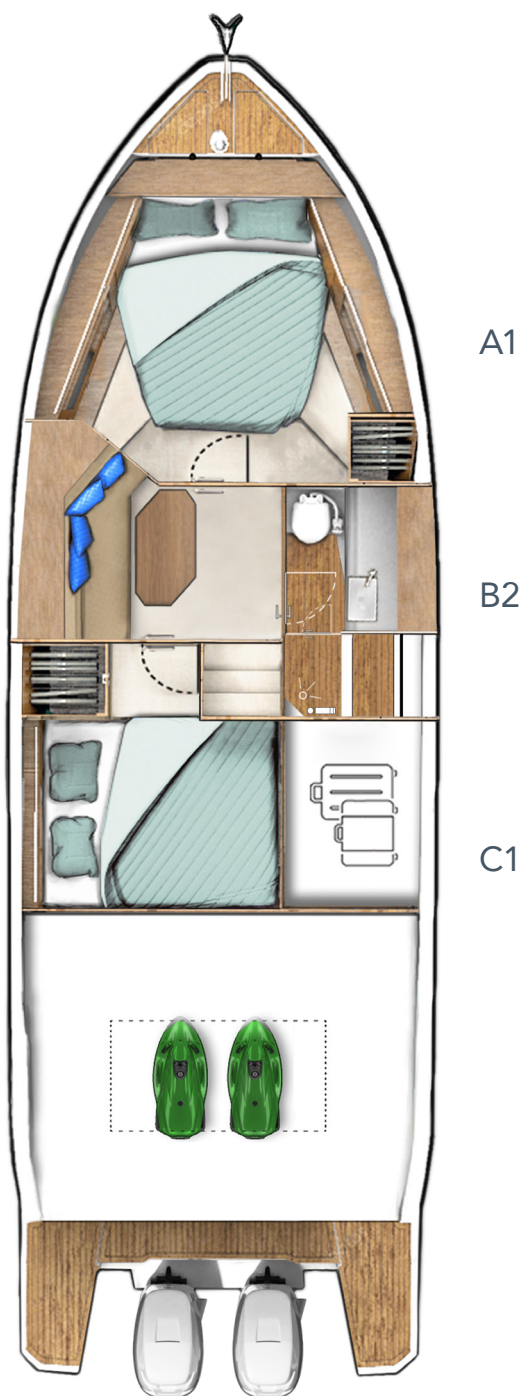

DECKSLAYOUT S335v

LOWER DECK
option