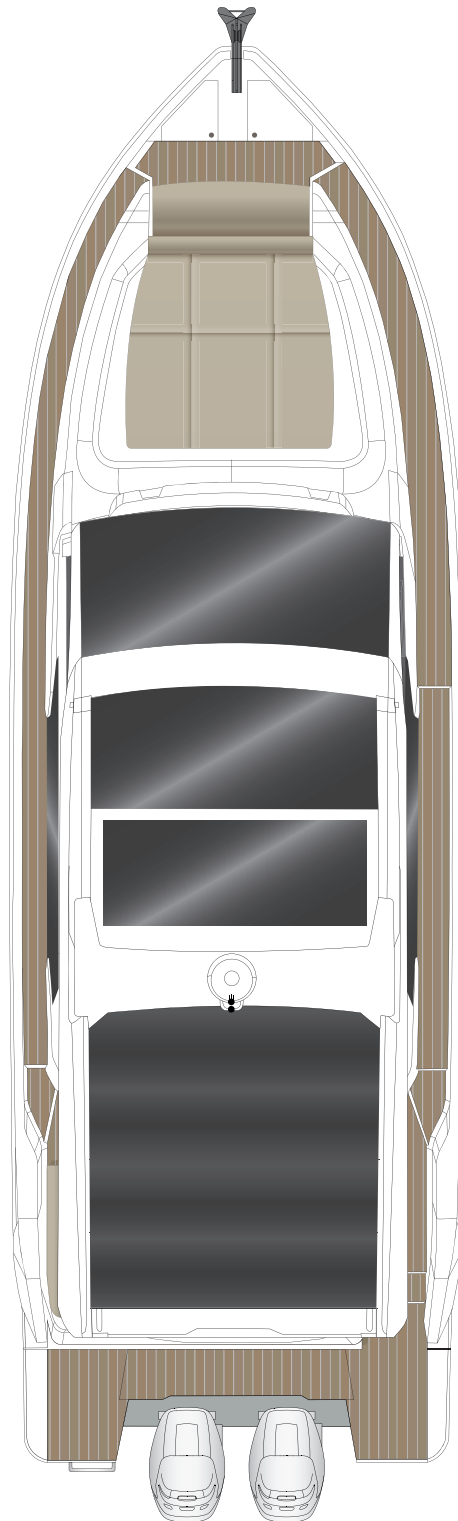

DECKSLAYOUT C390v

MAINDECK

www.sealine.com