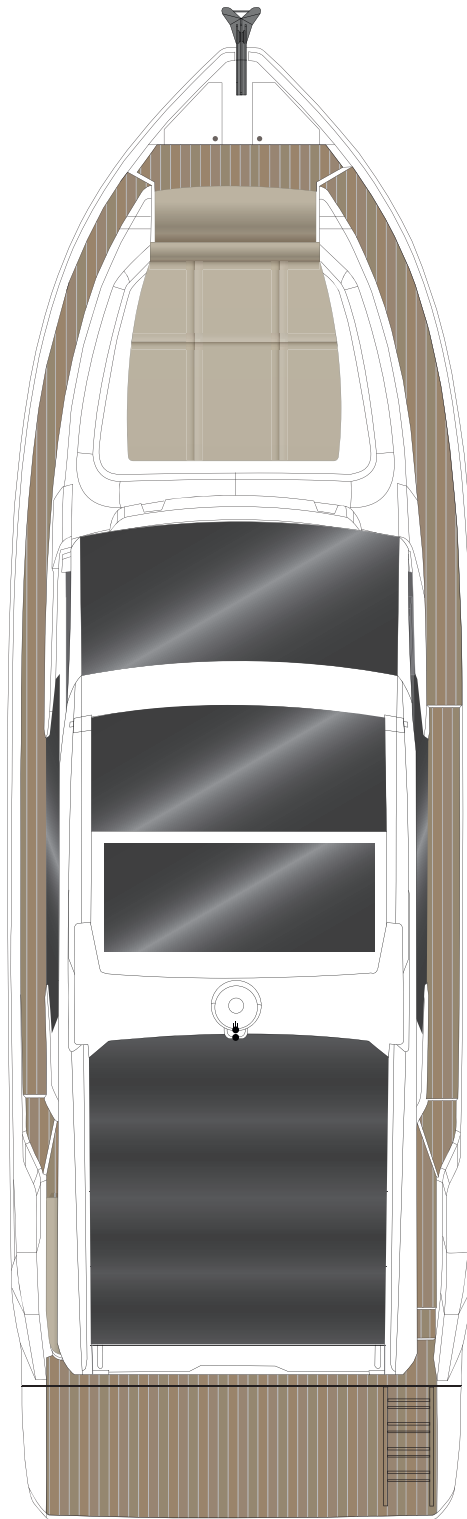

DECKSLAYOUT C390

MAINDECK

www.sealine.com