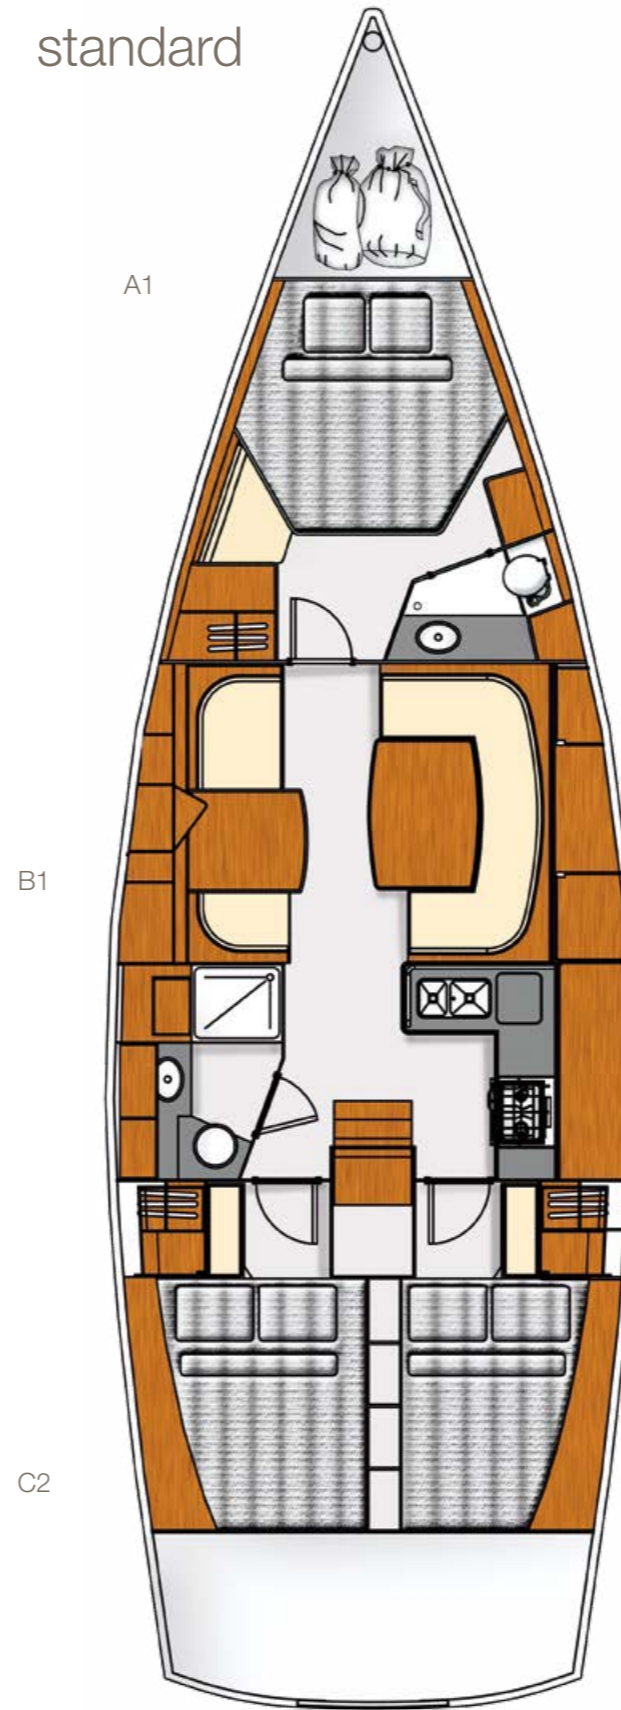

Moody AC45

cabin concept

standard

option