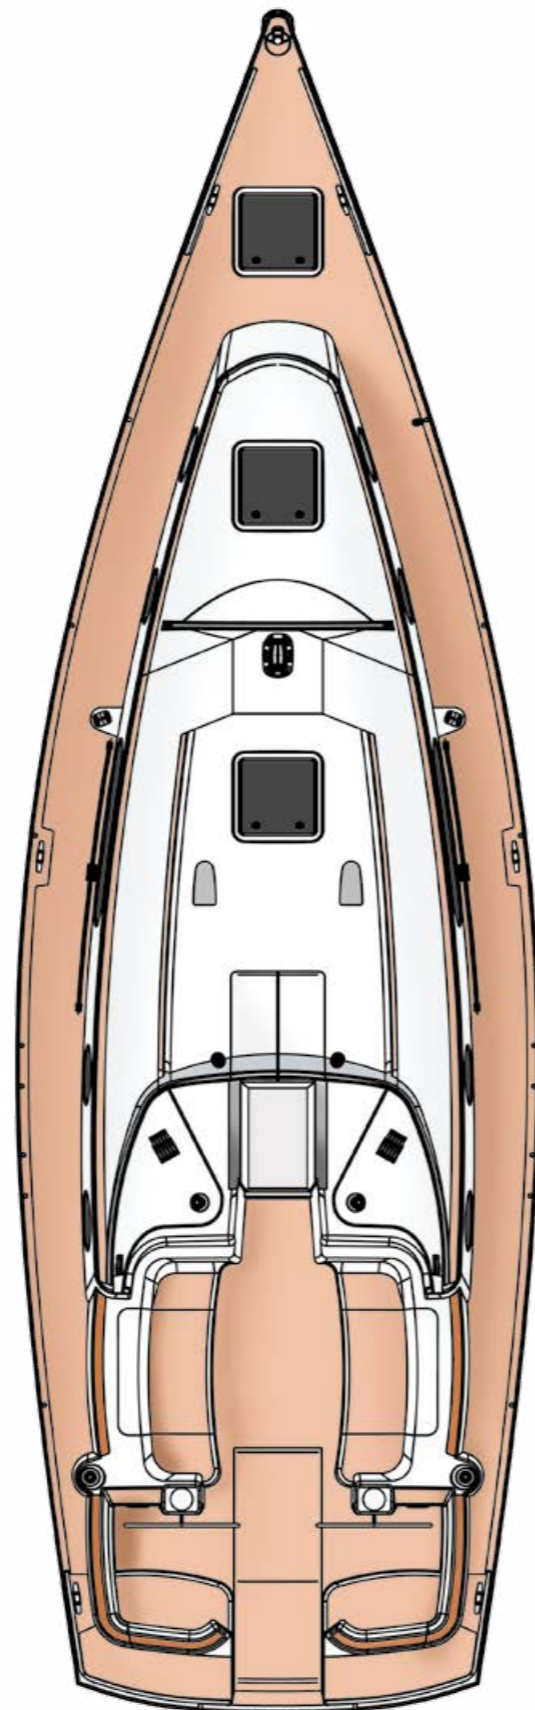

Moody AC45

cabin concept

standard

option