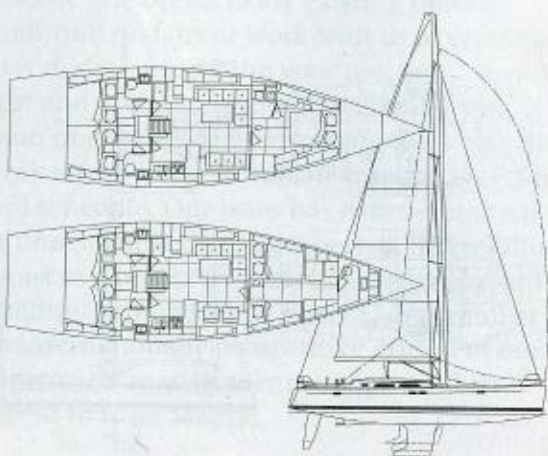

# HANSE YACHTS

## HANSE 540e

LOA.....	52'10"
LWL.....	47'11"
Beam.....	16'1"
Draft	
standard.....	9'2"
option.....	8'
option.....	6'5"
Displacement.....	41,226 lbs.
Sail area (total).....	1,668 sq. ft.
Fuel.....	375 liters
Water.....	690 liters
Designer.....	Judel/Vrolijk & Co.