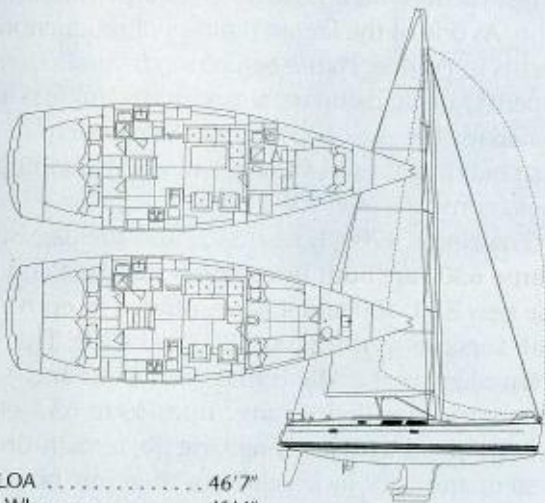

# HANSE 470e

LOA ..... 46'7"

LWL ..... 41'4"

Beam ..... 14'8"

Draft

standard ..... 8'6"

option ..... 7'7"

option ..... 6'5"

Displacement ..... 26,932 lbs.

Sail area (total) ..... 1,334 sq. ft.

Fuel ..... 250 liters

Water ..... 400 liters

Designer ..... Judel/Vrolijk & Co.