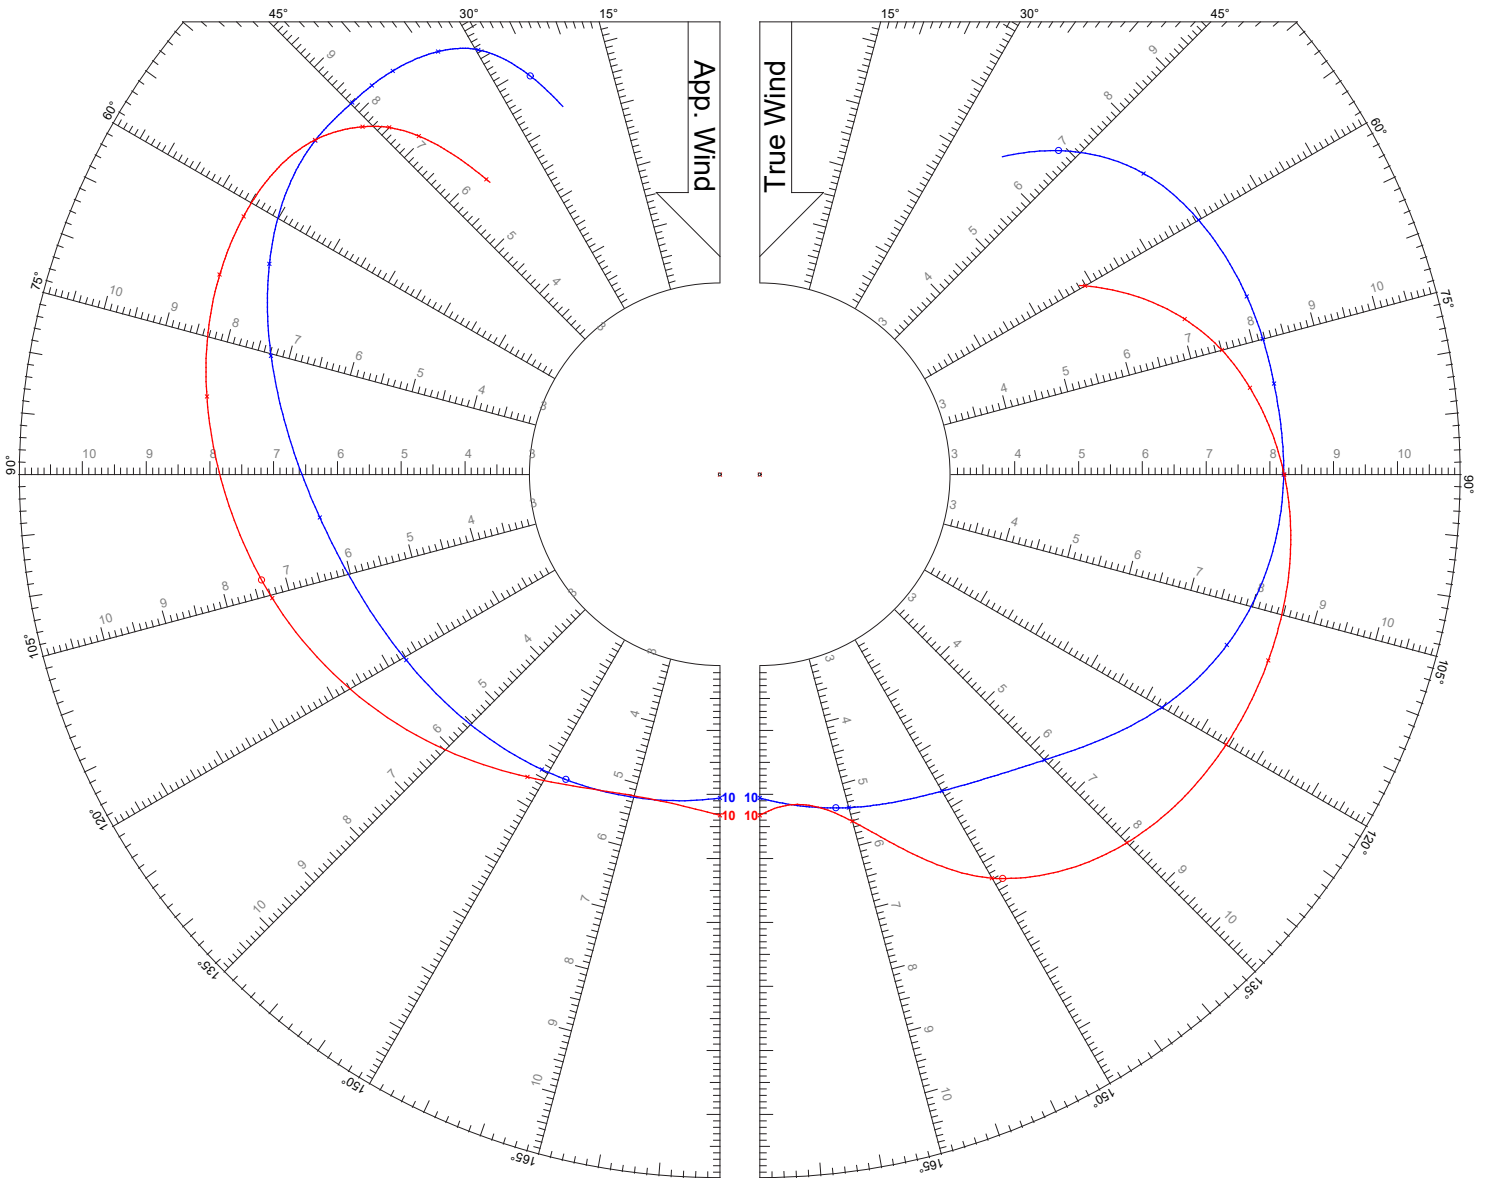

Speed Guide

TWS: 6, 8, 10, 12, 14, 16, 20 kts

Jib

Asymmetric Spinnaker on Centerline

Speed Guide

TWS: 6 kts

Jib

Asymmetric Spinnaker on Centerline

Speed Guide

TWS: 8 kts

Jib

Asymmetric Spinnaker on Centerline

Speed Guide

TWS: 10 kts

Jib

Asymmetric Spinnaker on Centerline

Speed Guide

TWS: 12 kts

Jib

Asymmetric Spinnaker on Centerline

Speed Guide

TWS: 14 kts

Jib

Asymmetric Spinnaker on Centerline