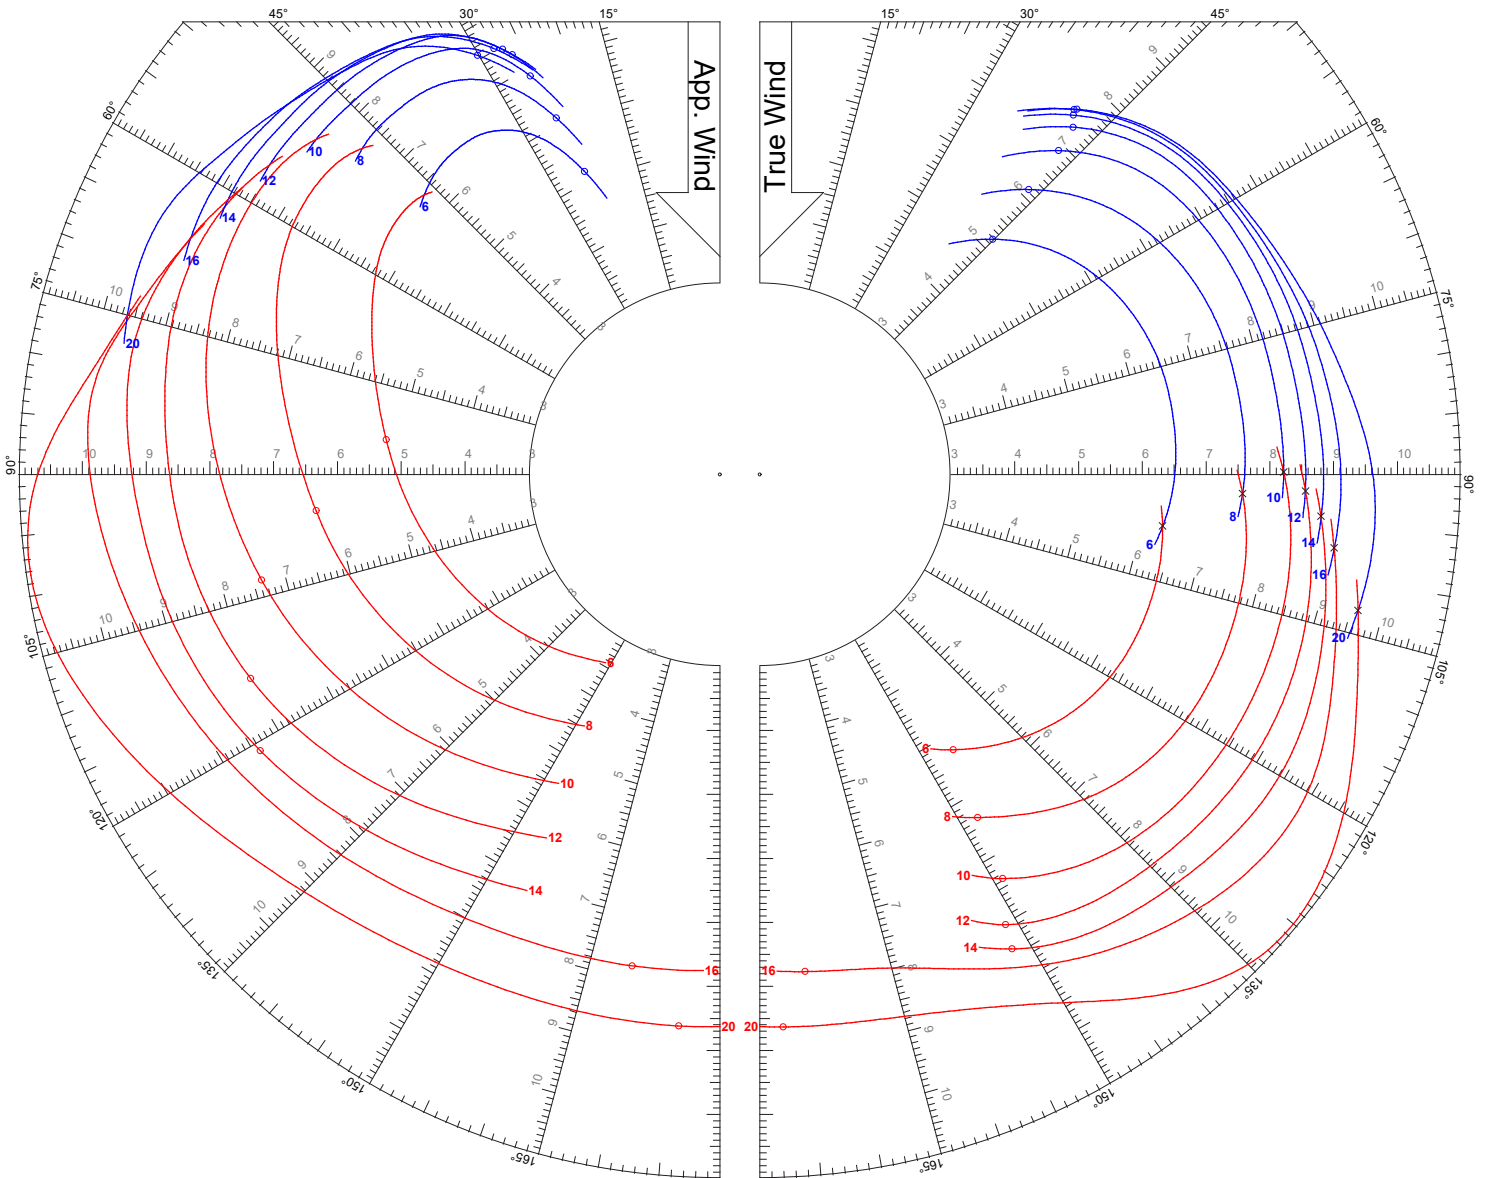

Speed Guide

TWS: 6, 8, 10, 12, 14, 16, 20 kts

Jib

Asymmetric Spinnaker on Centerline

Speed Guide

TWS: 6 kts

Jib

Asymmetric Spinnaker on Centerline

Speed Guide

TWS: 8 kts

Jib

Asymmetric Spinnaker on Centerline

Speed Guide

TWS: 10 kts

Jib

Asymmetric Spinnaker on Centerline

Speed Guide

TWS: 12 kts

Jib

Asymmetric Spinnaker on Centerline

Speed Guide

TWS: 14 kts

Jib

Asymmetric Spinnaker on Centerline

Speed Guide

TWS: 16 kts

Jib

Asymmetric Spinnaker on Centerline

Speed Guide

TWS: 20 kts

Jib

Asymmetric Spinnaker on Centerline