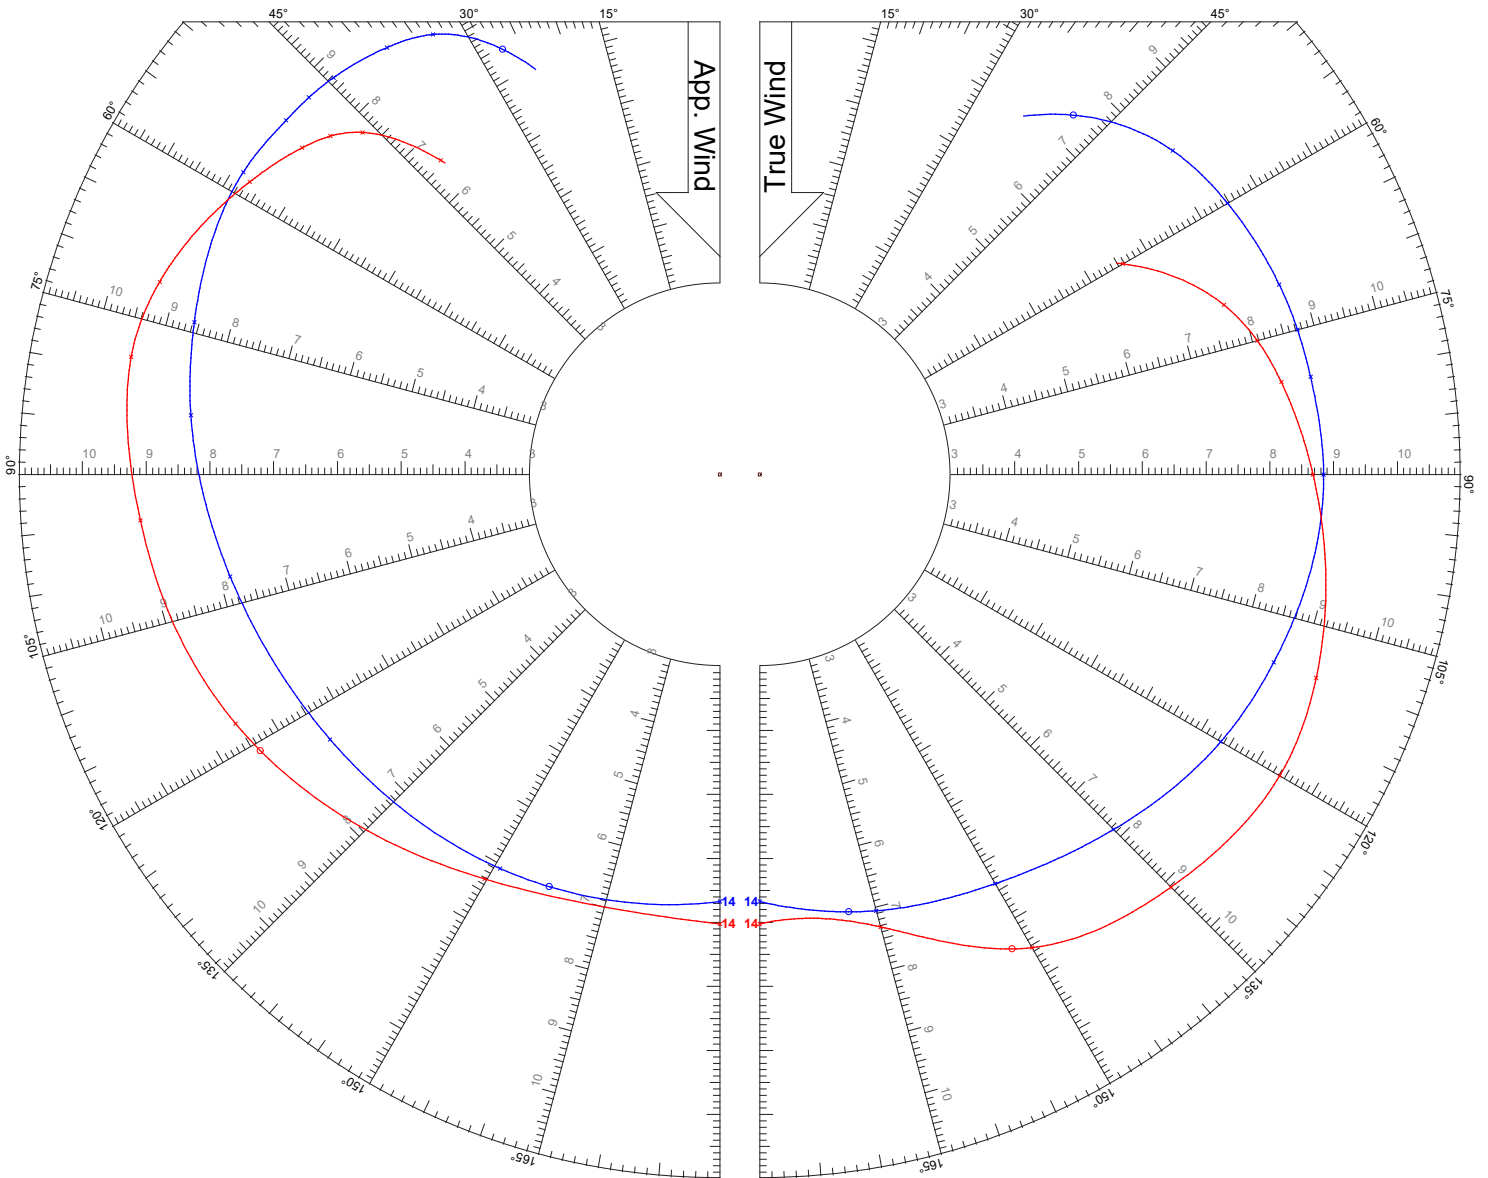

Speed Guide

TWS: 6, 8, 10, 12, 14, 16, 20 kts

Jib

Asymmetric Spinnaker on Centerline

Speed Guide

TWS: 6 kts

Jib

Asymmetric Spinnaker on Centerline

Speed Guide

TWS: 8 kts

Jib

Asymmetric Spinnaker on Centerline

Speed Guide

TWS: 10 kts

Jib

Asymmetric Spinnaker on Centerline

Speed Guide

TWS: 12 kts

Jib

Asymmetric Spinnaker on Centerline

Speed Guide

TWS: 14 kts

Jib

Asymmetric Spinnaker on Centerline

Speed Guide

TWS: 16 kts

Jib

Asymmetric Spinnaker on Centerline

Speed Guide

TWS: 20 kts

Jib

Asymmetric Spinnaker on Centerline