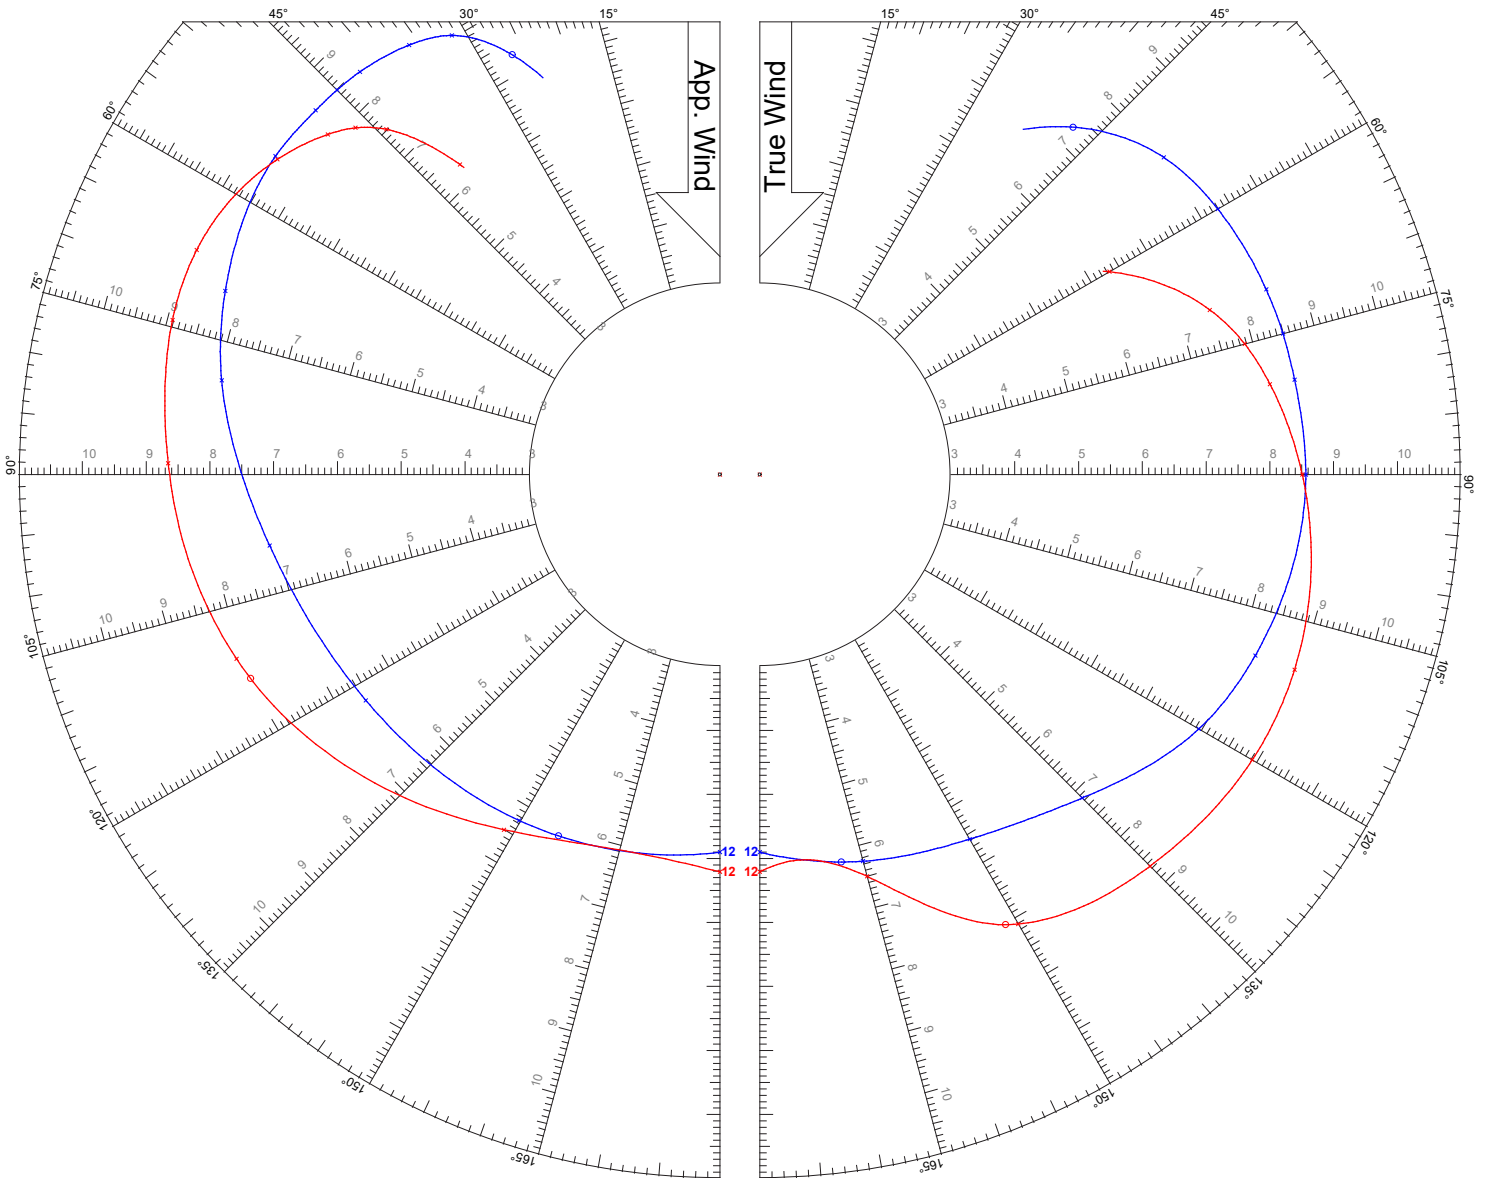

Speed Guide

TWS: 6, 8, 10, 12, 14, 16, 20 kts

Jib

Asymmetric Spinnaker on Centerline

Speed Guide

TWS: 6 kts

Jib

Asymmetric Spinnaker on Centerline

Speed Guide

TWS: 8 kts

Jib

Asymmetric Spinnaker on Centerline

Speed Guide

TWS: 10 kts

Jib

Asymmetric Spinnaker on Centerline

Speed Guide

TWS: 12 kts

Jib

Asymmetric Spinnaker on Centerline

Speed Guide

TWS: 14 kts

Jib

Asymmetric Spinnaker on Centerline