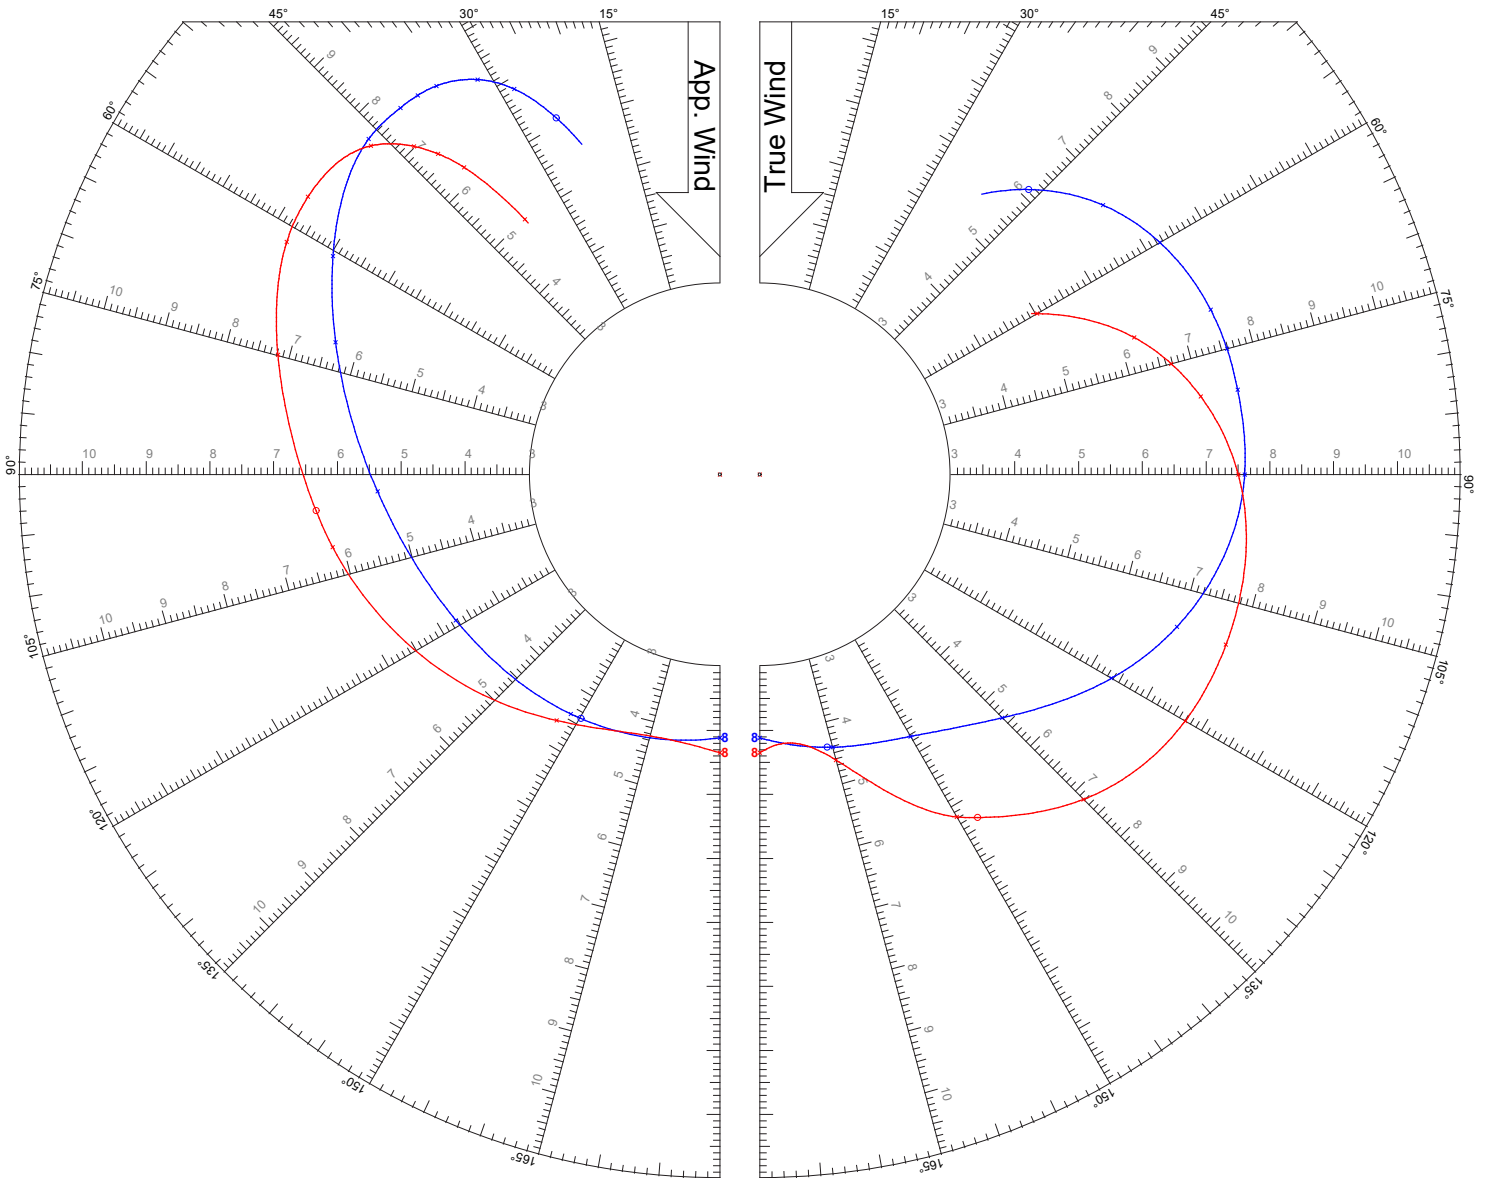

Speed Guide

TWS: 6, 8, 10, 12, 14, 16, 20 kts

Jib

Asymmetric Spinnaker on Centerline

Speed Guide

TWS: 6 kts

Jib

Asymmetric Spinnaker on Centerline

Speed Guide

TWS: 8 kts

Jib

Asymmetric Spinnaker on Centerline

Speed Guide

TWS: 10 kts

Jib

Asymmetric Spinnaker on Centerline

Speed Guide

TWS: 12 kts

Jib

Asymmetric Spinnaker on Centerline

Speed Guide

TWS: 14 kts

Jib

Asymmetric Spinnaker on Centerline