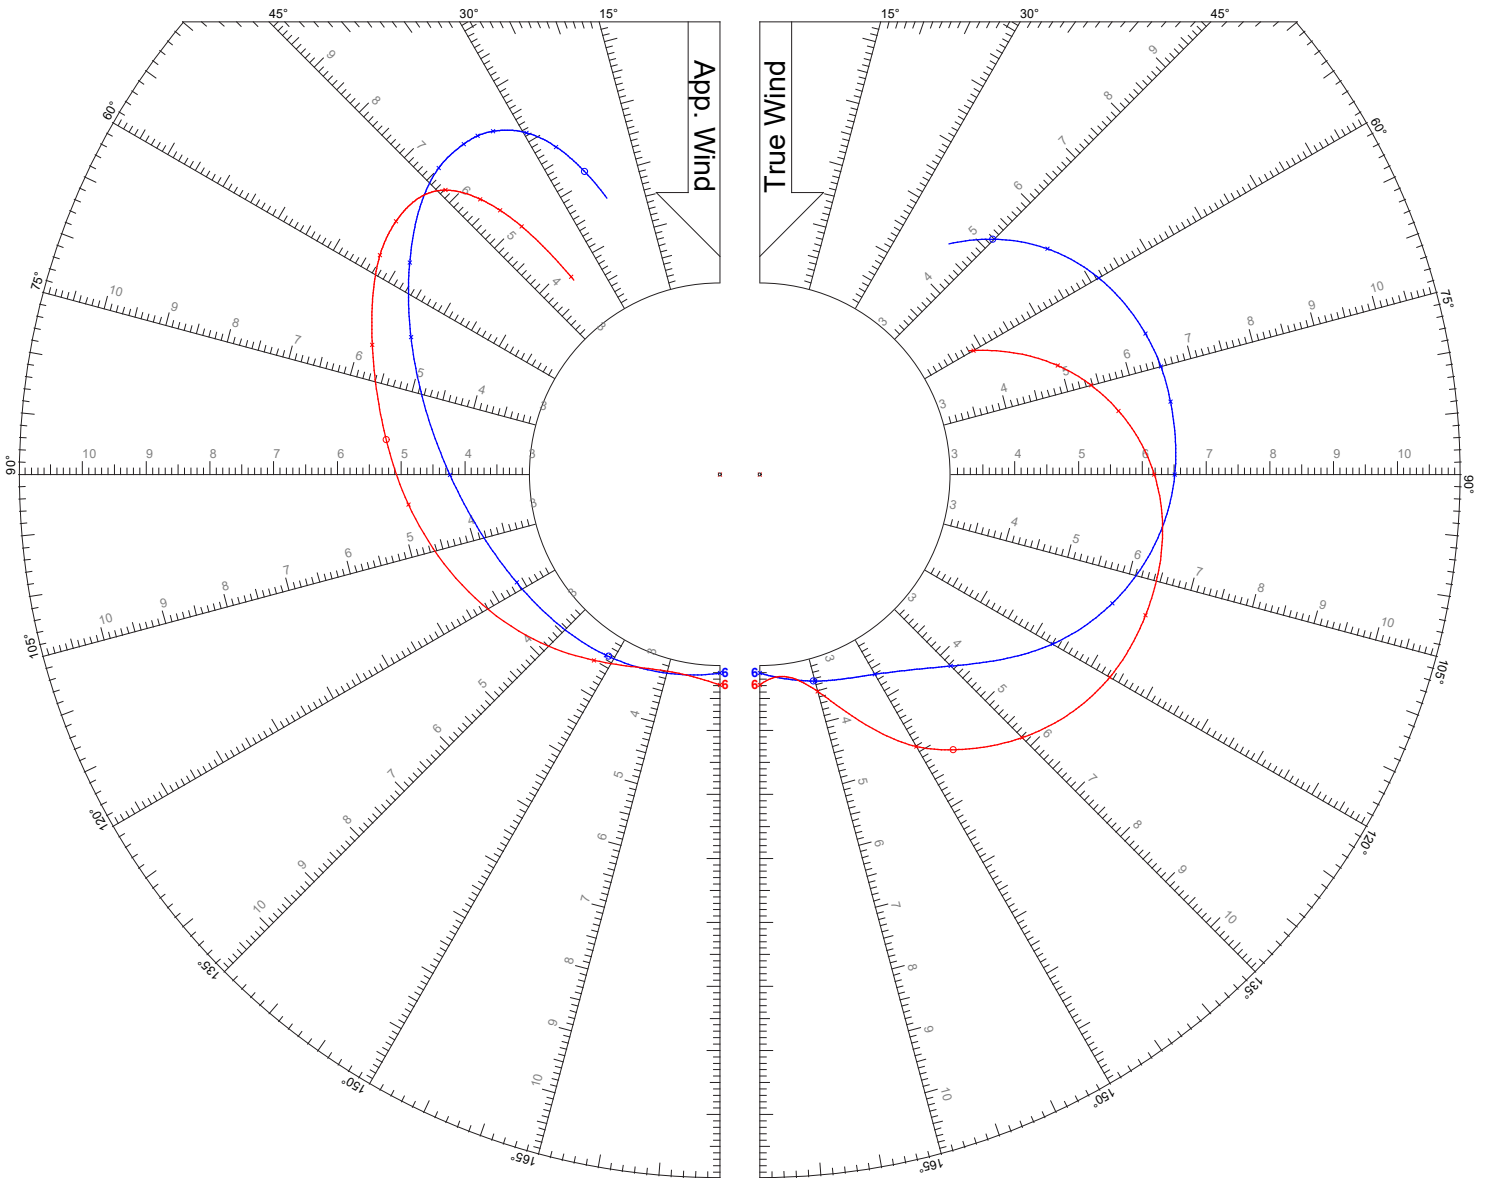

Speed Guide

TWS: 6, 8, 10, 12, 14, 16, 20 kts

Jib

Asymmetric Spinnaker on Centerline

Speed Guide

TWS: 6 kts

Jib

Asymmetric Spinnaker on Centerline

Speed Guide

TWS: 8 kts

Jib

Asymmetric Spinnaker on Centerline

Speed Guide

TWS: 10 kts

Jib

Asymmetric Spinnaker on Centerline

Speed Guide

TWS: 12 kts

Jib

Asymmetric Spinnaker on Centerline

Speed Guide

TWS: 14 kts

Jib

Asymmetric Spinnaker on Centerline

Speed Guide

TWS: 16 kts

Jib

Asymmetric Spinnaker on Centerline

Speed Guide

TWS: 20 kts

Jib

Asymmetric Spinnaker on Centerline