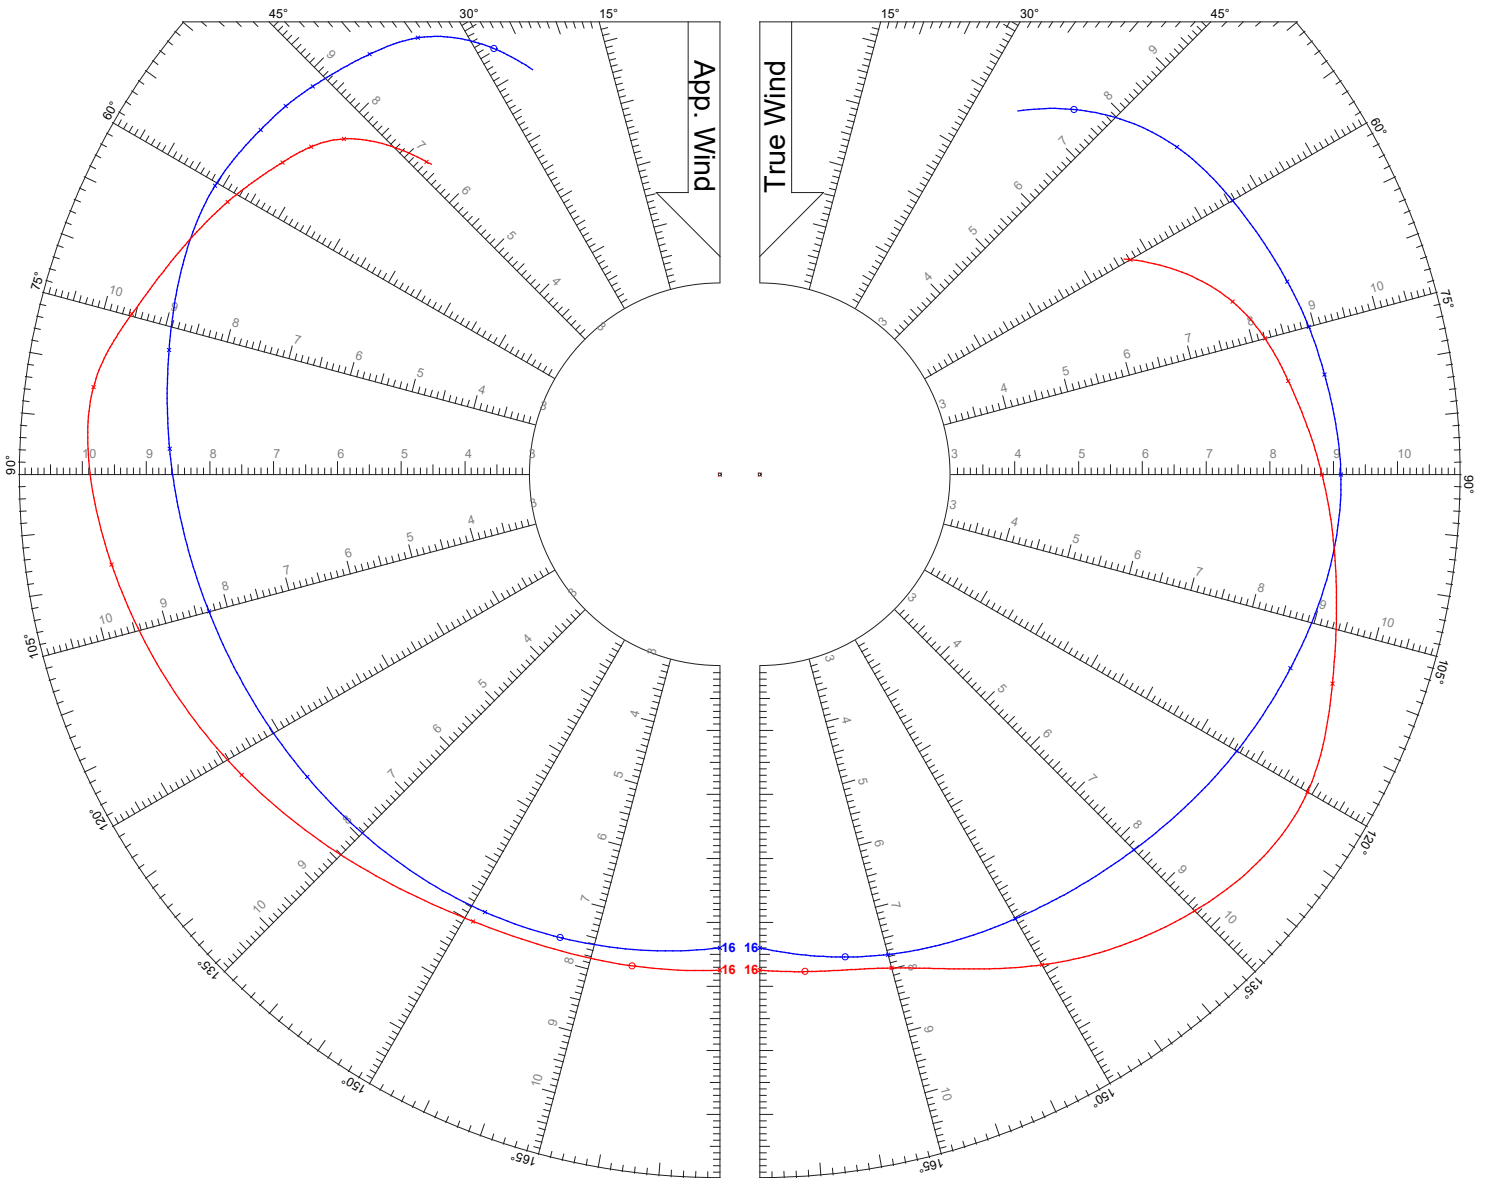

Speed Guide

TWS: 6, 8, 10, 12, 14, 16, 20 kts

Jib

Asymmetric Spinnaker on Centerline

Speed Guide

TWS: 6 kts

Jib

Asymmetric Spinnaker on Centerline

Speed Guide

TWS: 8 kts

Jib

Asymmetric Spinnaker on Centerline

Speed Guide

TWS: 10 kts

Jib

Asymmetric Spinnaker on Centerline

Speed Guide

TWS: 12 kts

Jib

Asymmetric Spinnaker on Centerline

Speed Guide

TWS: 14 kts

Jib

Asymmetric Spinnaker on Centerline

Speed Guide

TWS: 16 kts

Jib

Asymmetric Spinnaker on Centerline

Speed Guide

TWS: 20 kts

Jib

Asymmetric Spinnaker on Centerline