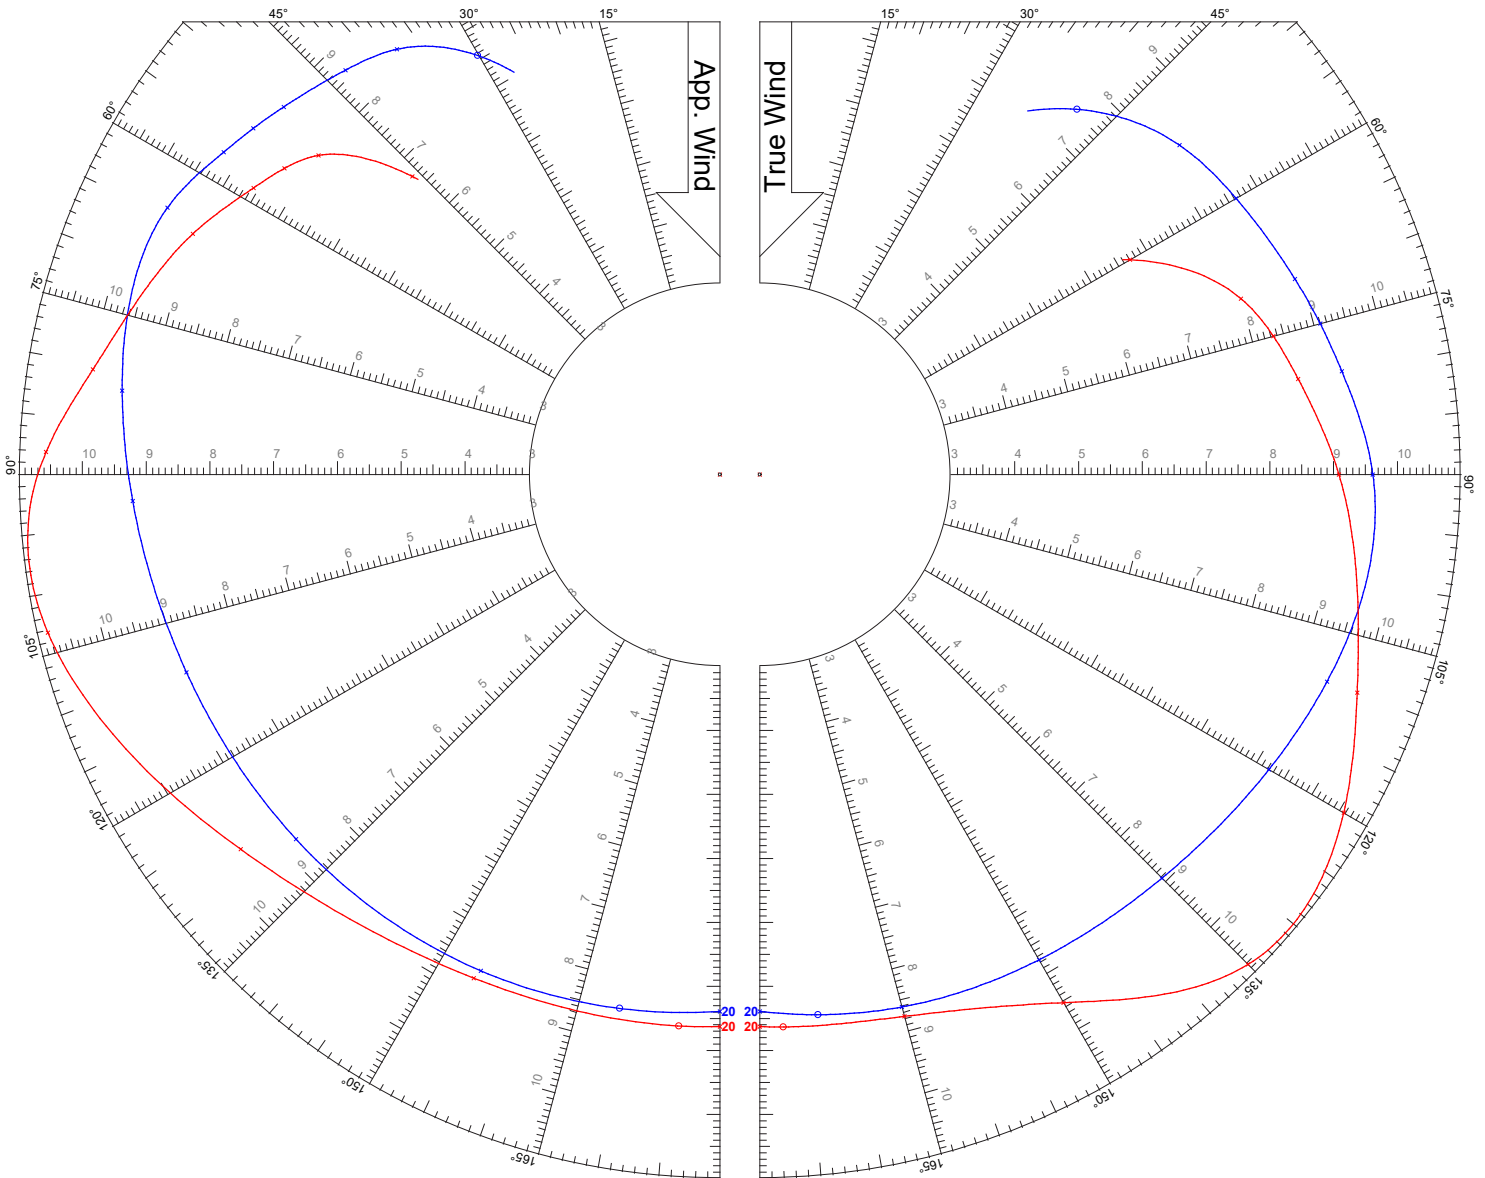

Speed Guide

TWS: 6, 8, 10, 12, 14, 16, 20 kts

Jib

Asymmetric Spinnaker on Centerline

Speed Guide

TWS: 6 kts

Jib

Asymmetric Spinnaker on Centerline

Speed Guide

TWS: 8 kts

Jib

Asymmetric Spinnaker on Centerline

Speed Guide

TWS: 10 kts

Jib

Asymmetric Spinnaker on Centerline

Speed Guide

TWS: 12 kts

Jib

Asymmetric Spinnaker on Centerline

Speed Guide

TWS: 14 kts

Jib

Asymmetric Spinnaker on Centerline

Speed Guide

TWS: 16 kts

Jib

Asymmetric Spinnaker on Centerline

Speed Guide

TWS: 20 kts

Jib

Asymmetric Spinnaker on Centerline