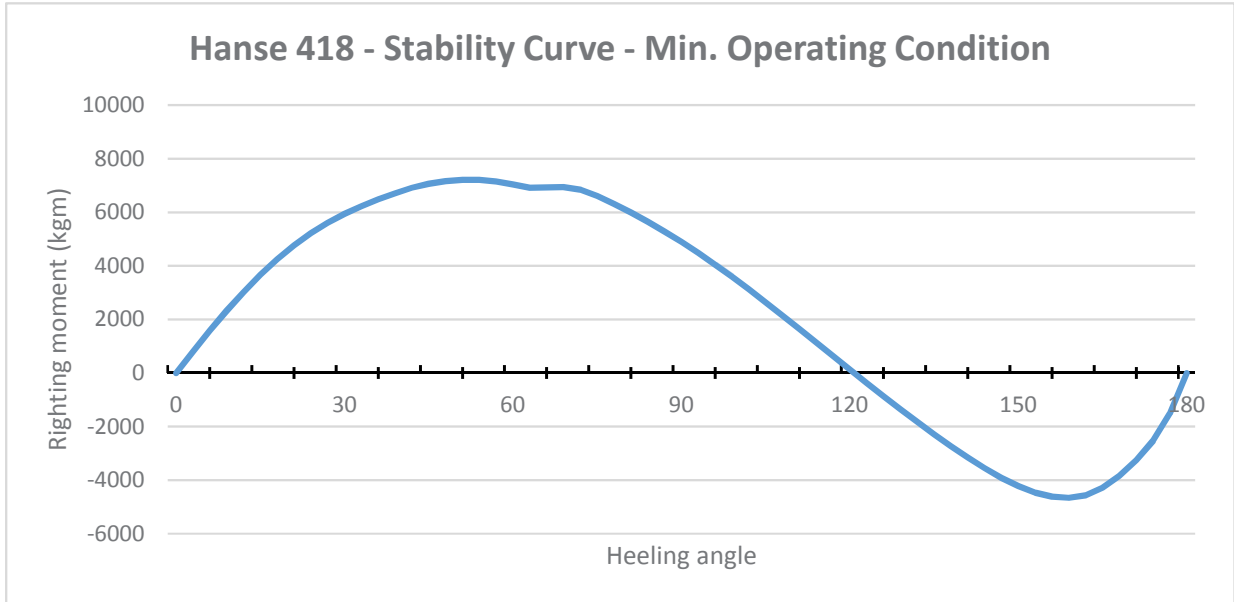

Hanse 418 - Shallow draft keel, conventional rig

Hanse 418 - Medium draft L keel, conventional rig

Hanse 418 - Medium draft T keel, conventional rig