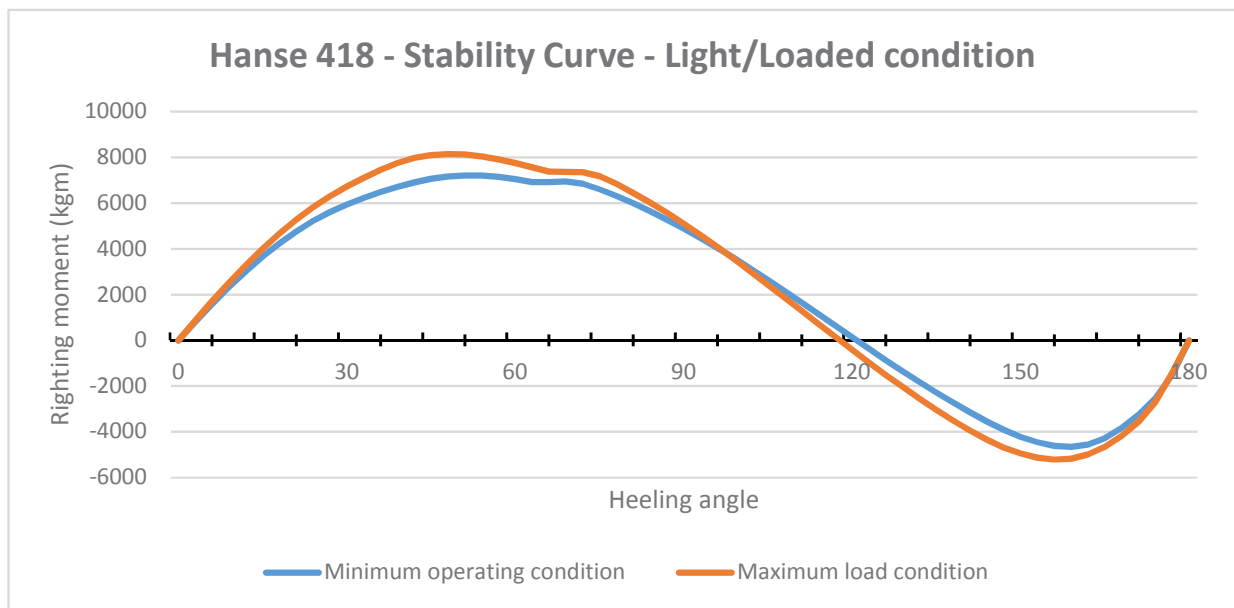

Hanse 418 - Shallow draft keel, conventional rig

Hanse 418 - Medium draft L keel, conventional rig

Hanse 418 - Medium draft T keel, conventional rig