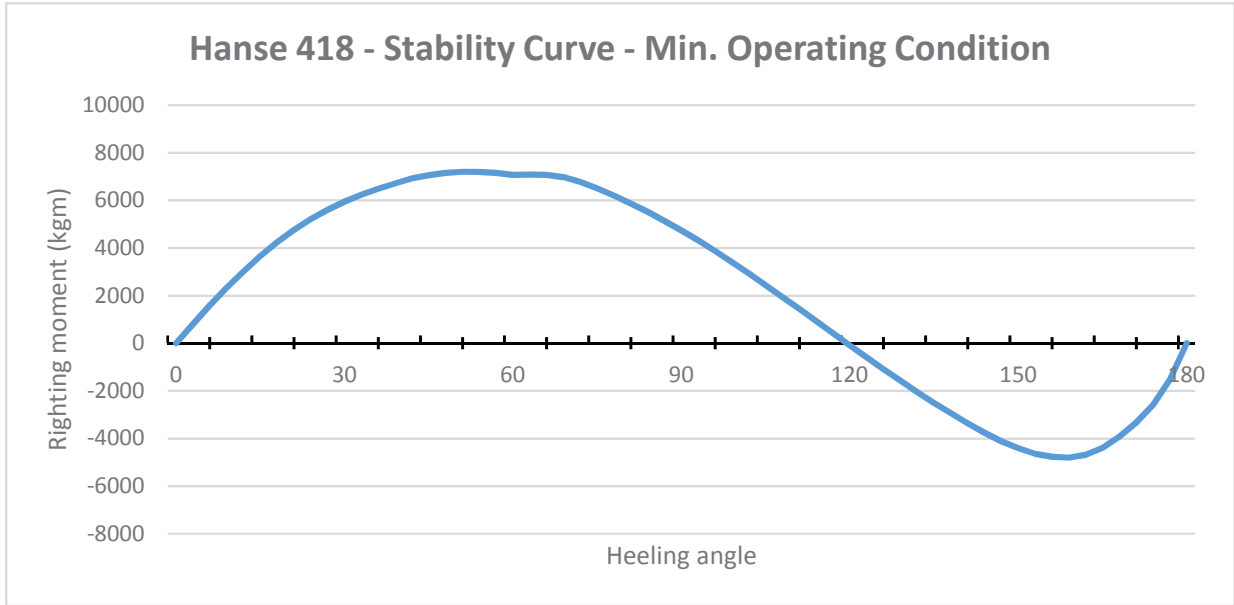

Hanse 418 - Shallow draft keel, conventional rig

Hanse 418 - Medium draft L keel, conventional rig

Hanse 418 - Medium draft T keel, conventional rig