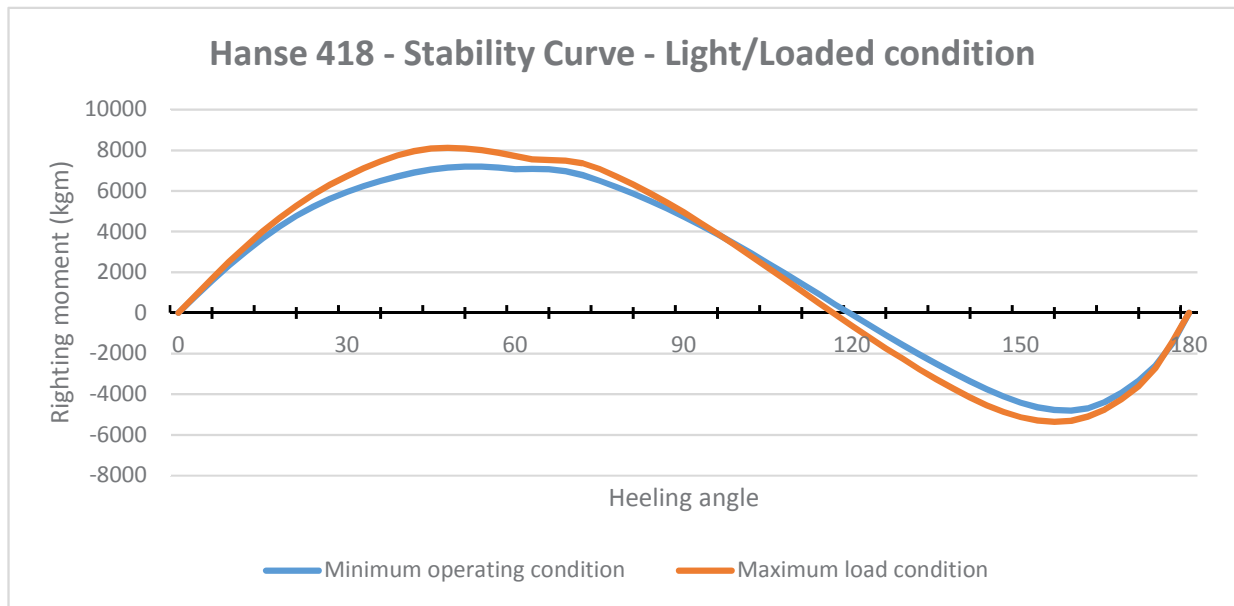

Hanse 418 - Shallow draft keel, conventional rig

Hanse 418 - Medium draft L keel, conventional rig

Hanse 418 - Medium draft T keel, conventional rig