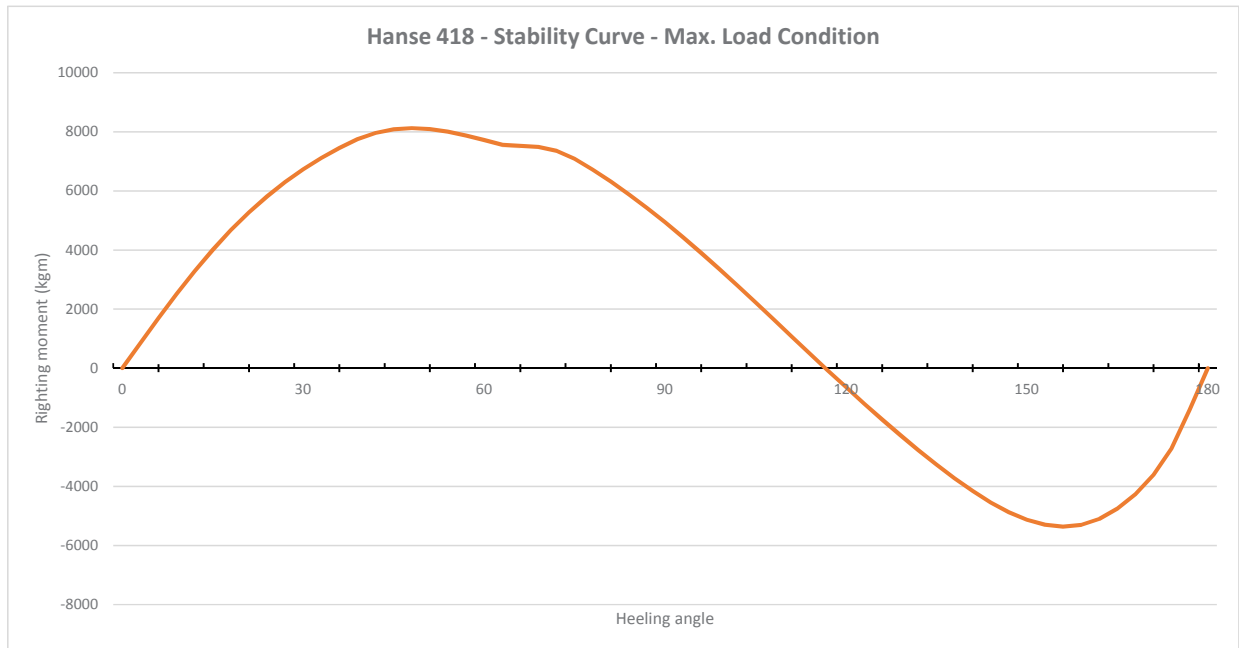

Hanse 418 - Shallow draft keel, conventional rig

Hanse 418 - Medium draft L keel, conventional rig

Hanse 418 - Medium draft T keel, conventional rig