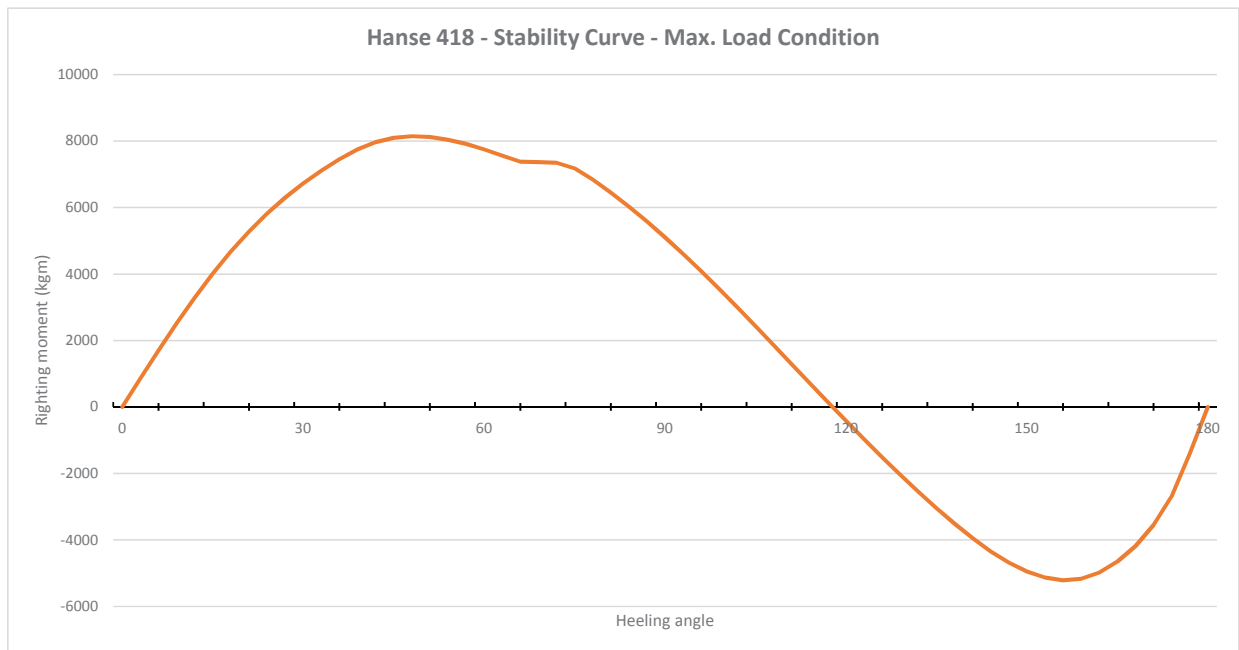

Hanse 418 - Shallow draft keel, conventional rig

Hanse 418 - Medium draft L keel, conventional rig

Hanse 418 - Medium draft T keel, conventional rig