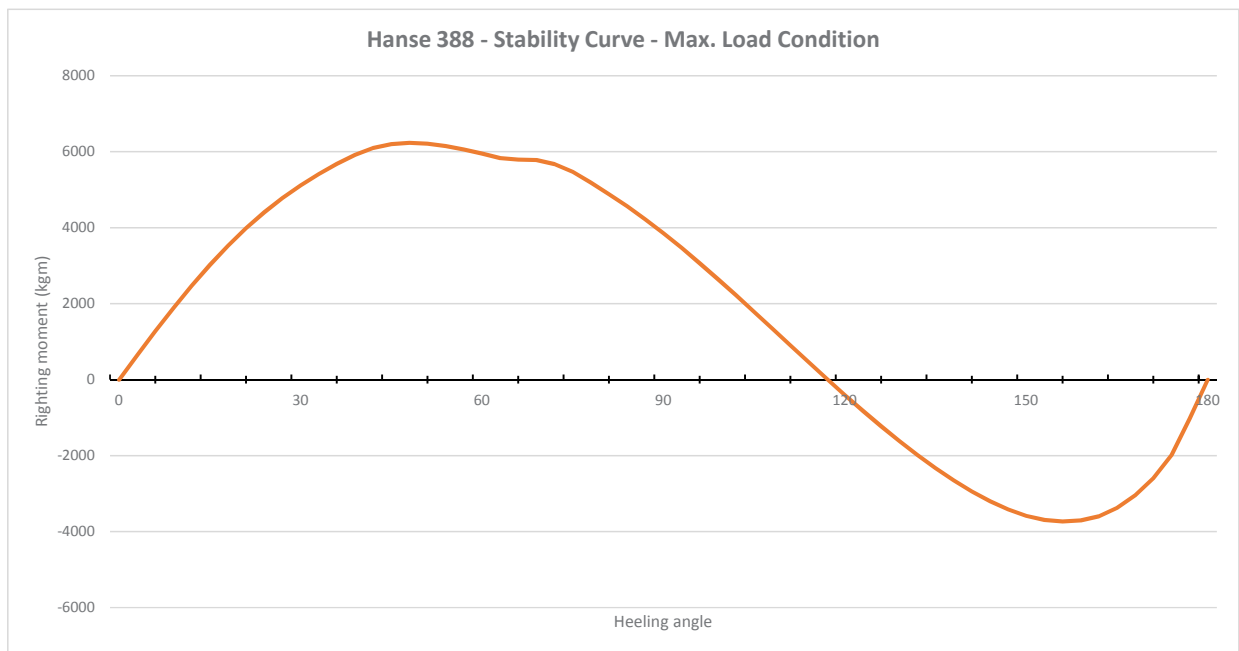

Hanse 388 - Shallow draft keel, conventional rig

Hanse 388 - Medium draft keel, conventional rig