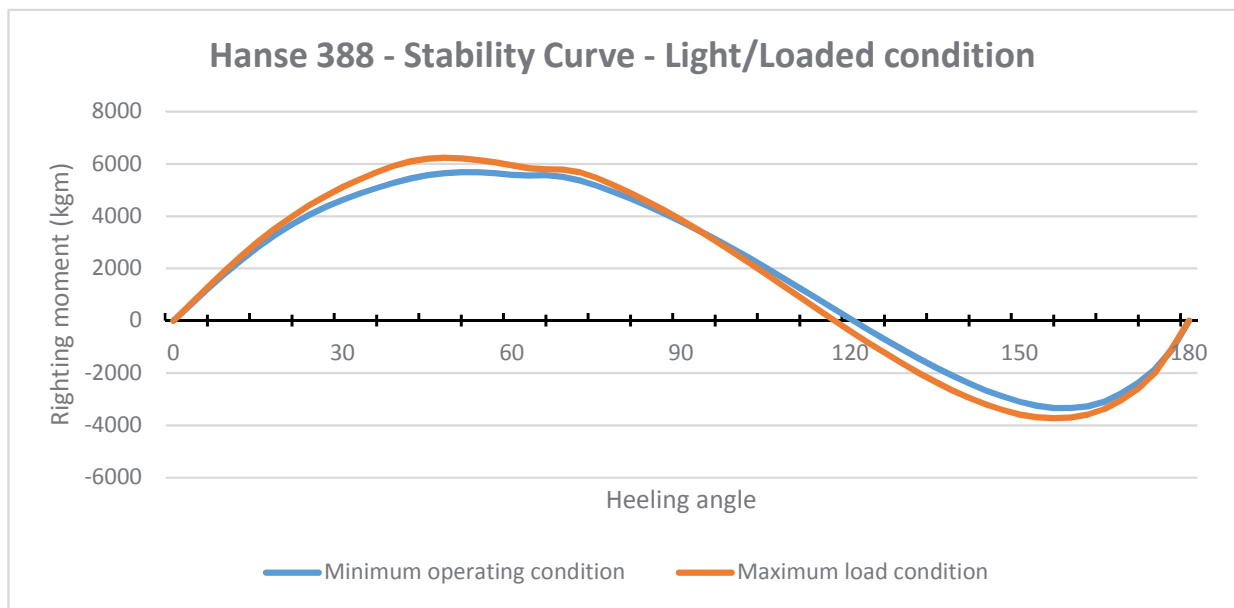

Hanse 388 - Shallow draft keel, conventional rig

Hanse 388 - Medium draft keel, conventional rig