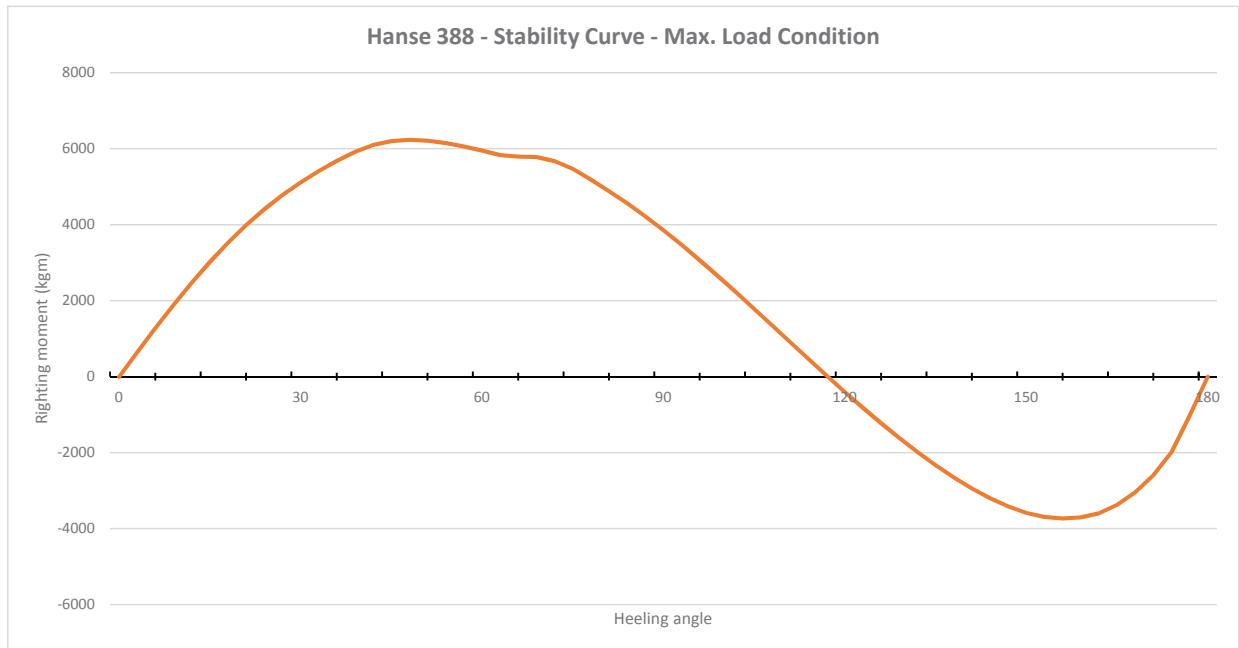

Hanse 388 - Shallow draft keel, conventional rig

Hanse 388 - Medium draft keel, conventional rig