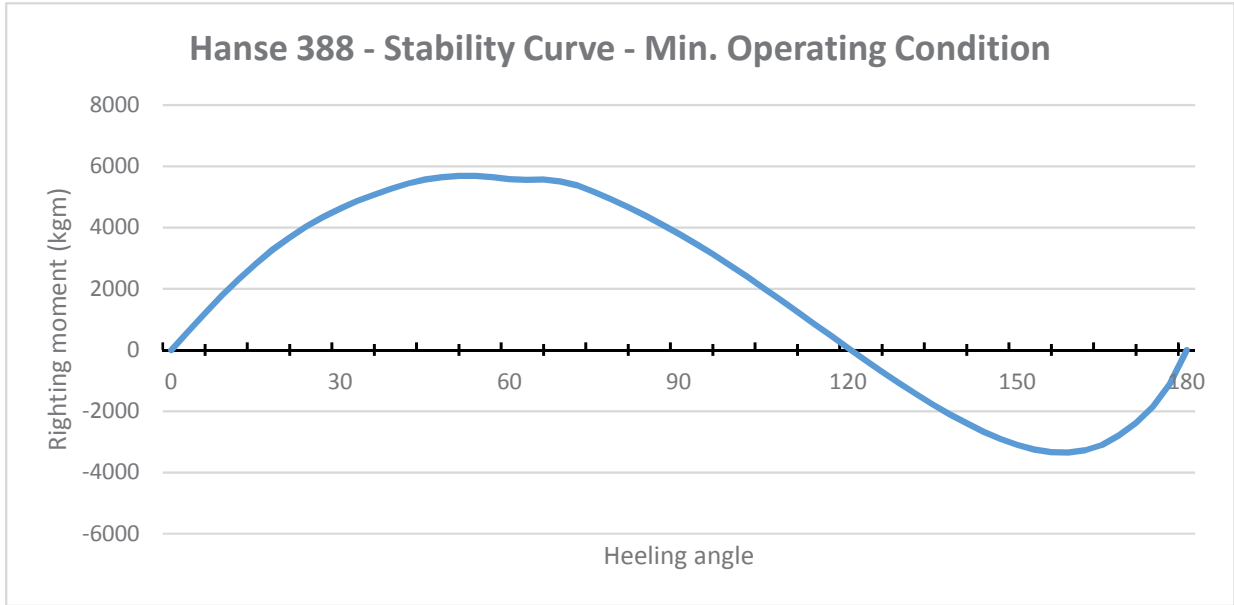

Hanse 388 - Shallow draft keel, conventional rig

Hanse 388 - Medium draft keel, conventional rig