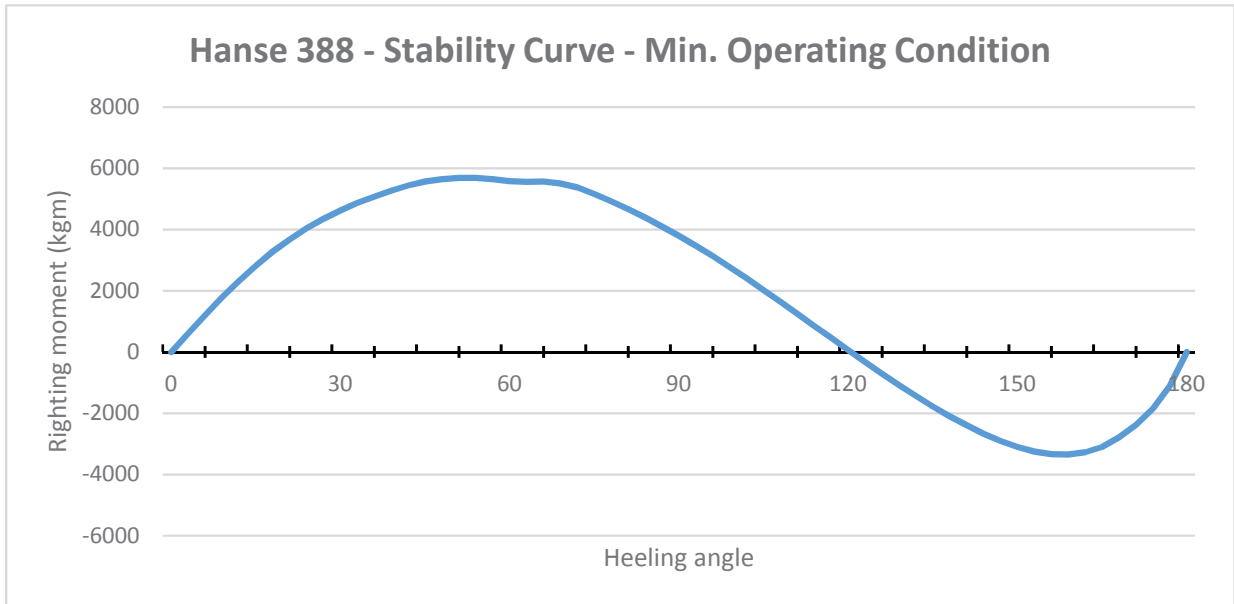

Hanse 388 - Shallow draft keel, conventional rig

Hanse 388 - Medium draft keel, conventional rig