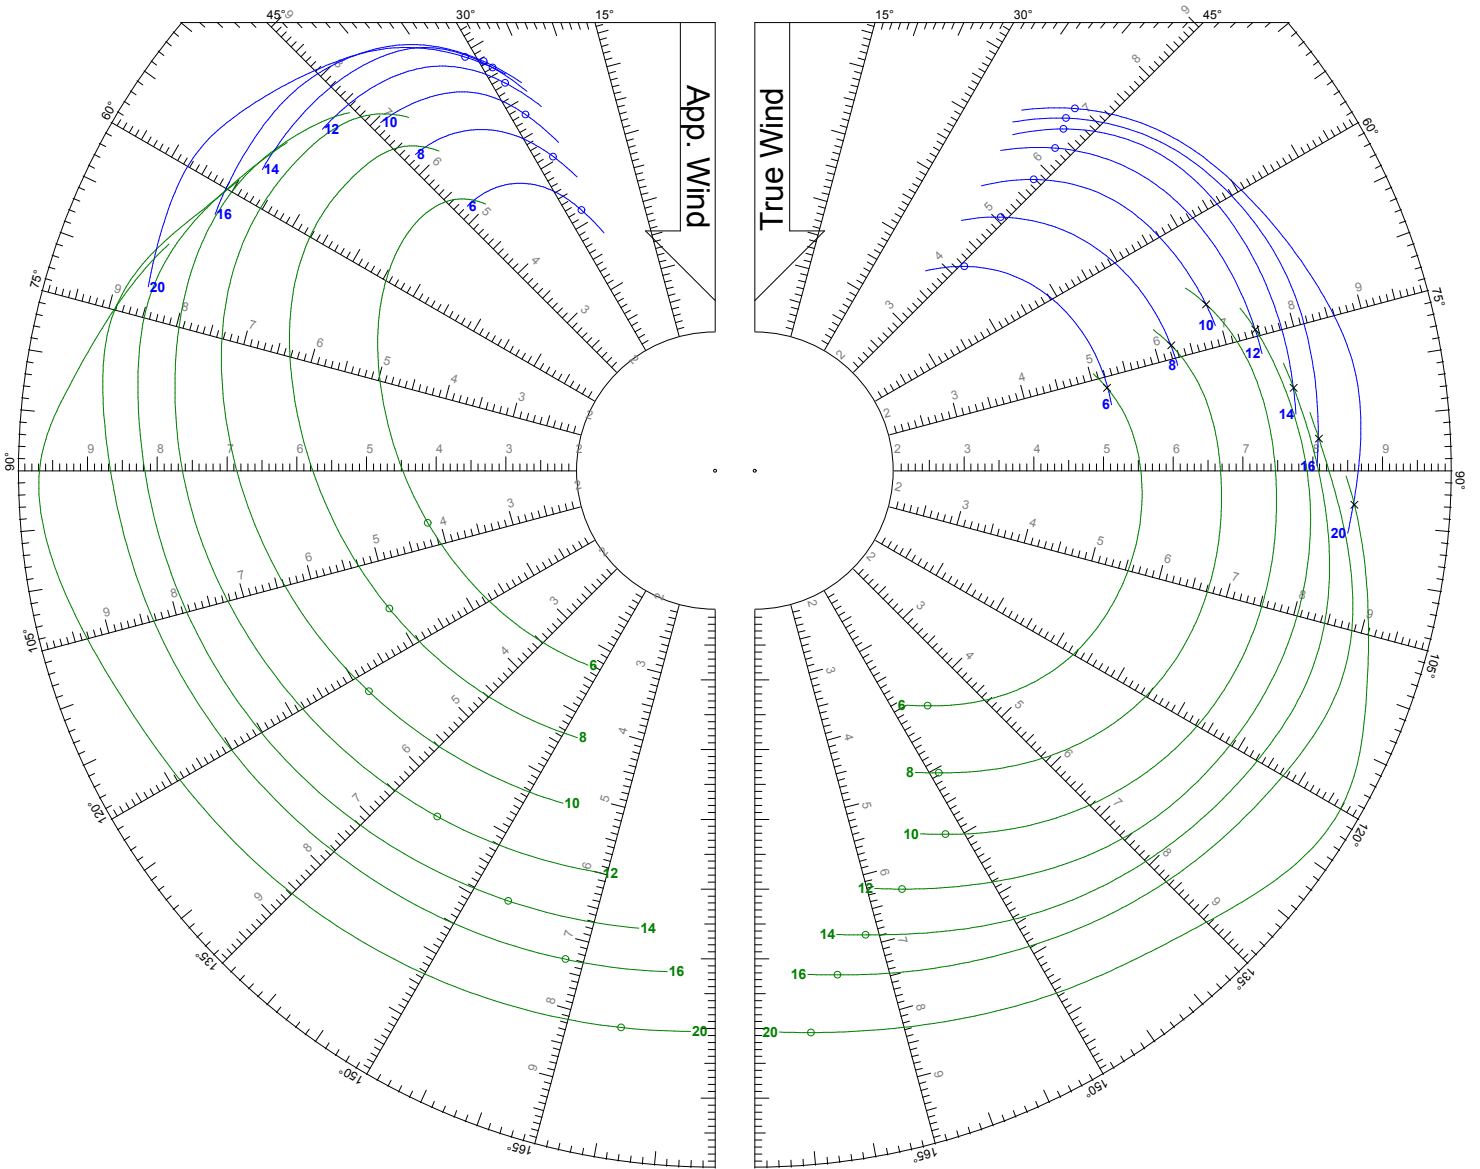

World Leader in Rating Technology

TWS: 6, 8, 10, 12, 14, 16, 20 kts

Jib

Symmetric Spinnaker

World Leader in Rating Technology

TWS: 6 kts

Jib

Symmetric Spinnaker

World Leader in Rating Technology

TWS: 8 kts

Jib

Symmetric Spinnaker

World Leader in Rating Technology

TWS: 10 kts

Jib

Symmetric Spinnaker

World Leader in Rating Technology

TWS: 12 kts

Jib

Symmetric Spinnaker

World Leader in Rating Technology

TWS: 14 kts

Jib

Symmetric Spinnaker

World Leader in Rating Technology

TWS: 16 kts

Jib

Symmetric Spinnaker

World Leader in Rating Technology

TWS: 20 kts

Jib

Symmetric Spinnaker