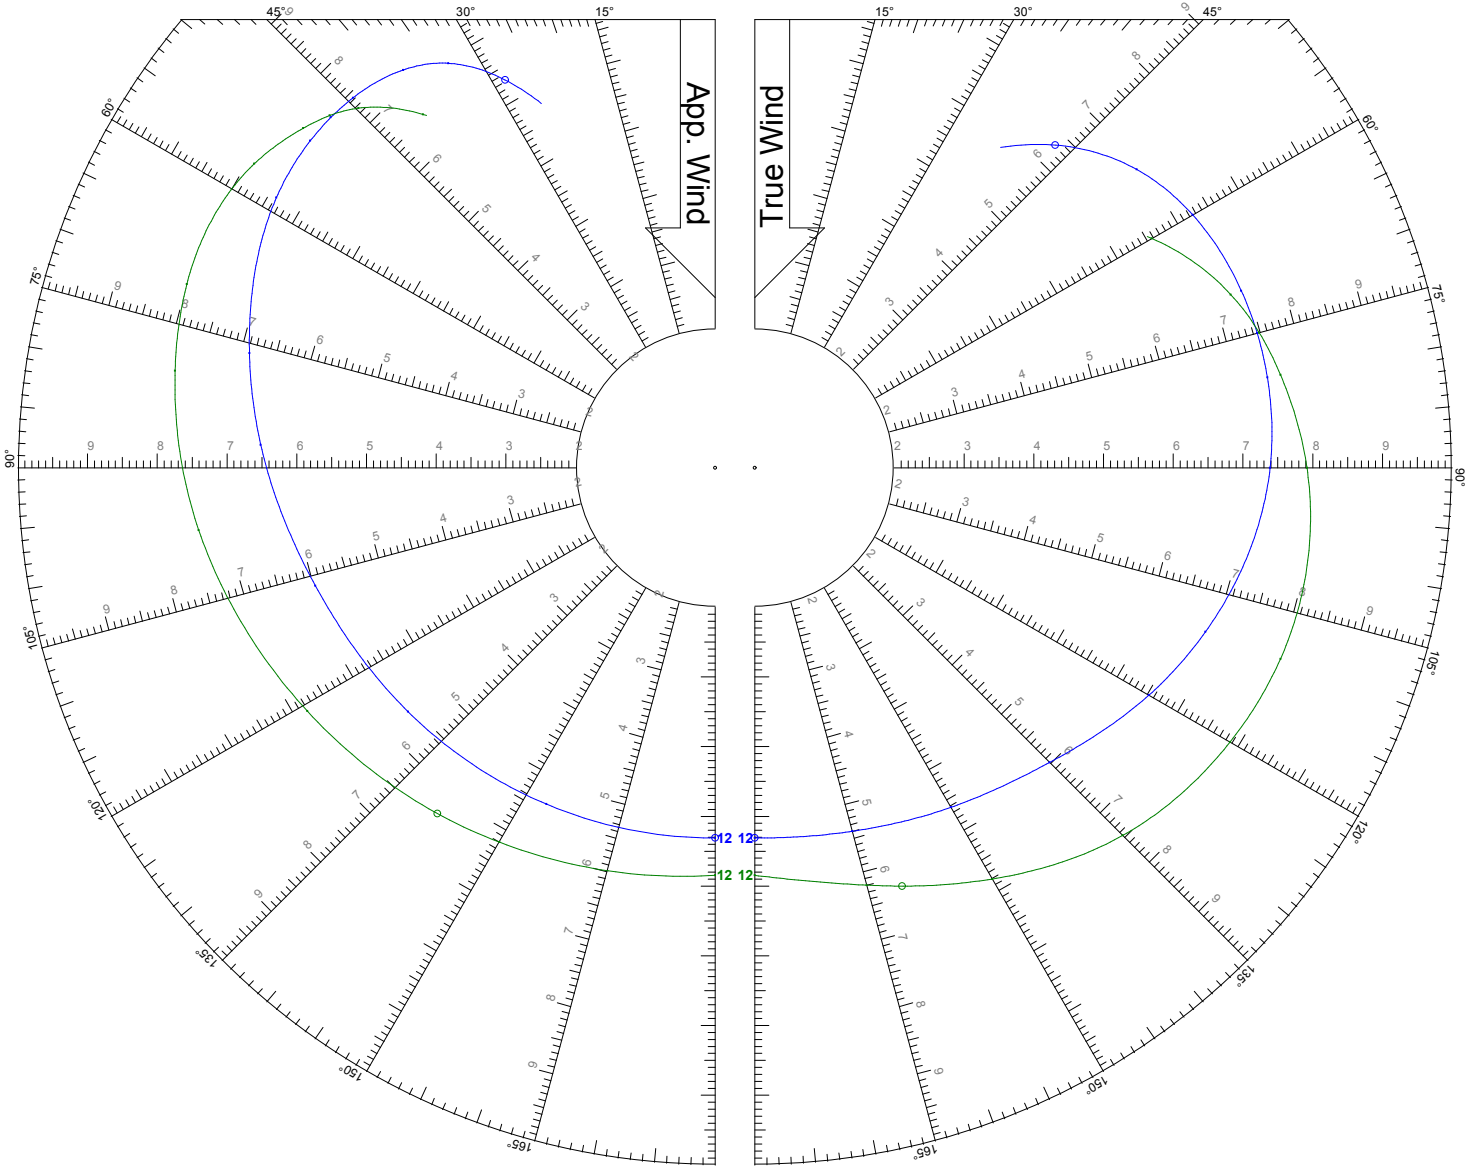

World Leader in Rating Technology

TWS: 12 kts

Jib

Symmetric Spinnaker