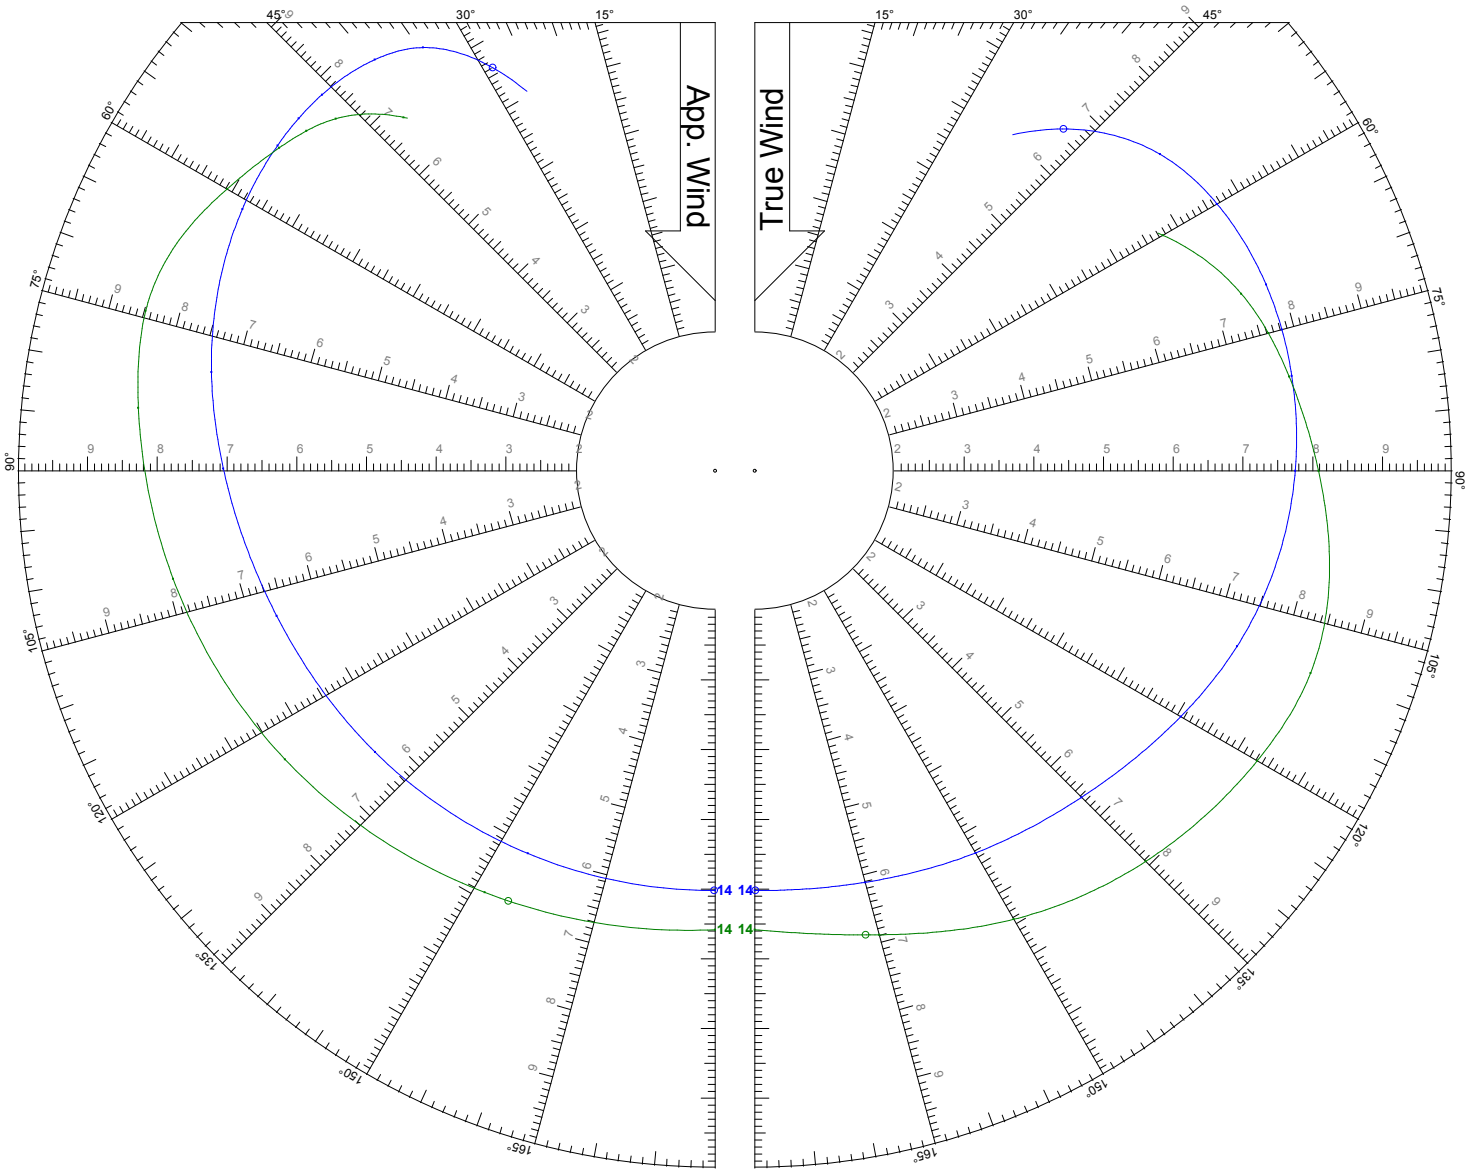

World Leader in Rating Technology

TWS: 12 kts

Jib

Symmetric Spinnaker

World Leader in Rating Technology

TWS: 14 kts

Jib

Symmetric Spinnaker