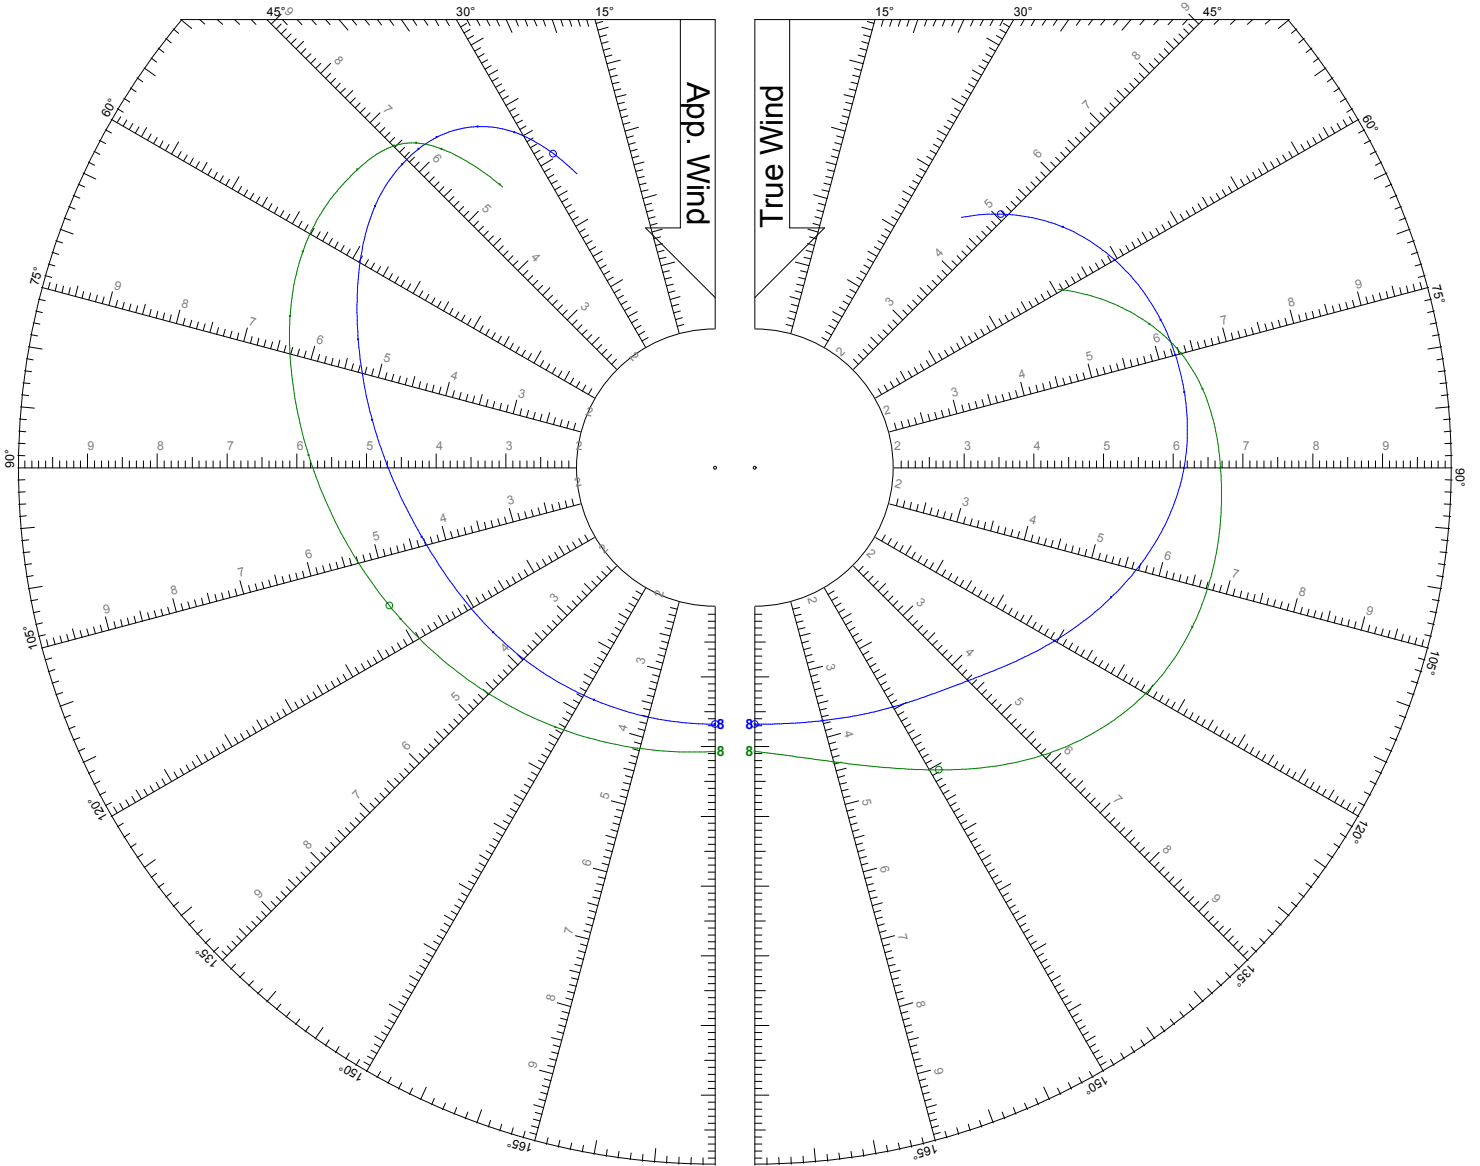

World Leader in Rating Technology

TWS: 8 kts

Jib

Symmetric Spinnaker