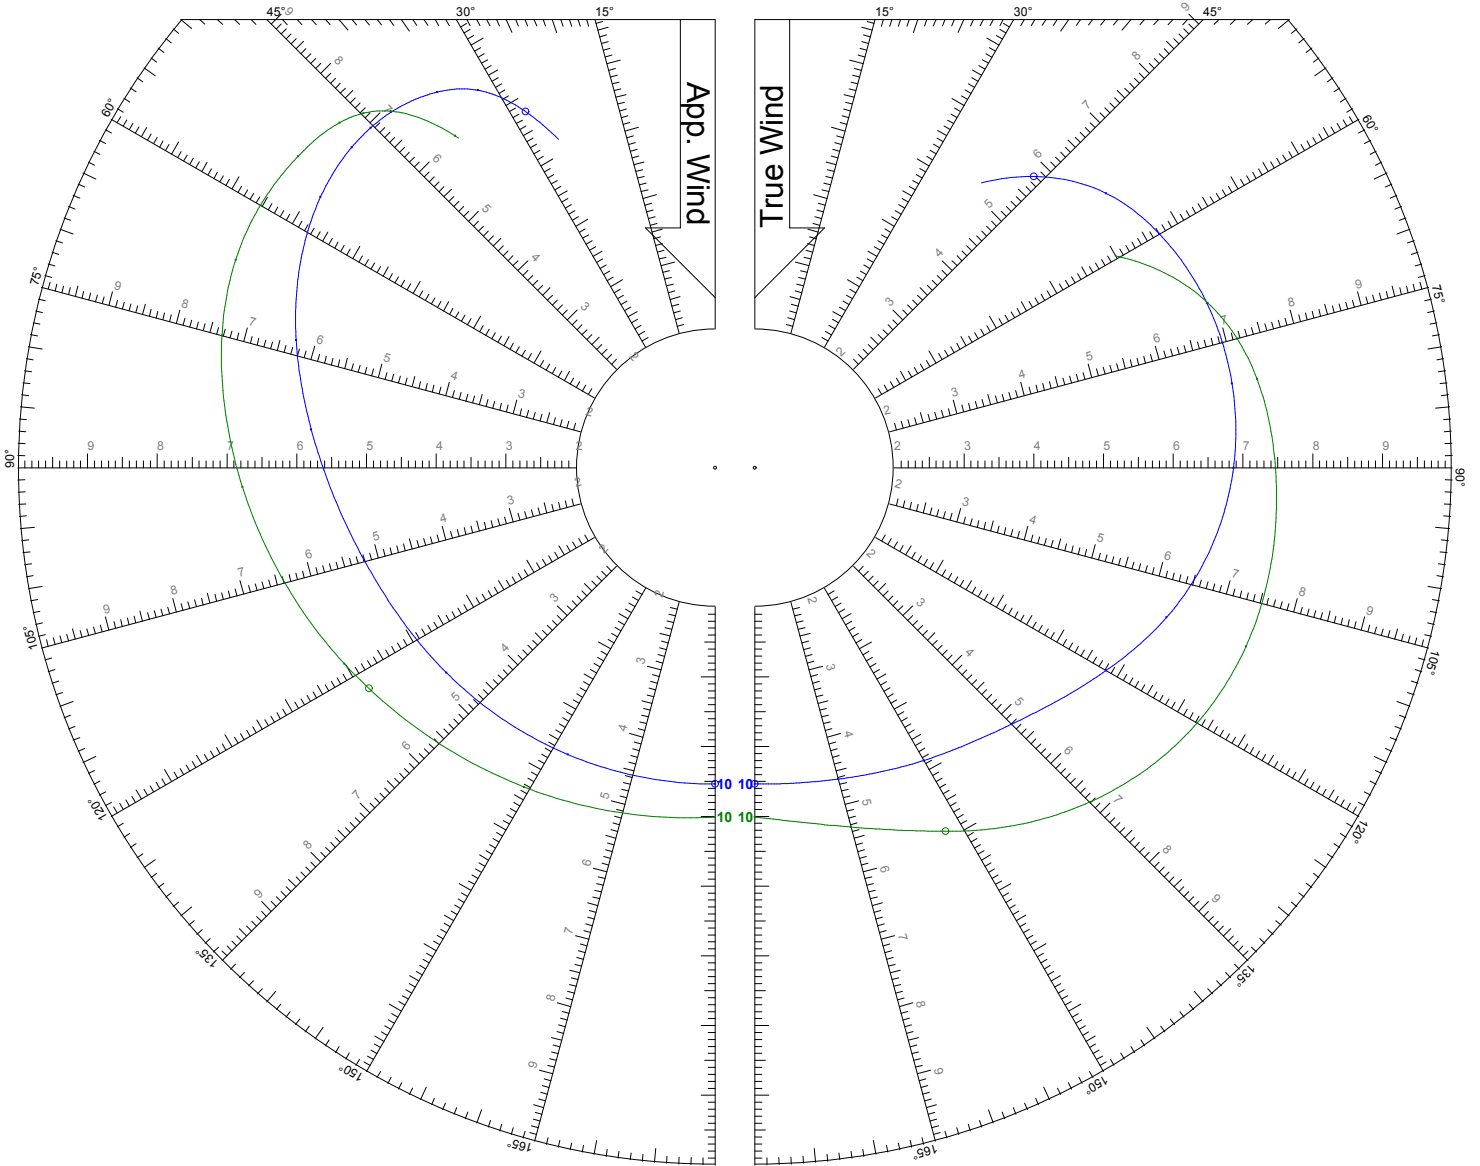

World Leader in Rating Technology

TWS: 8 kts

Jib

Symmetric Spinnaker

World Leader in Rating Technology

TWS: 10 kts

Jib

Symmetric Spinnaker