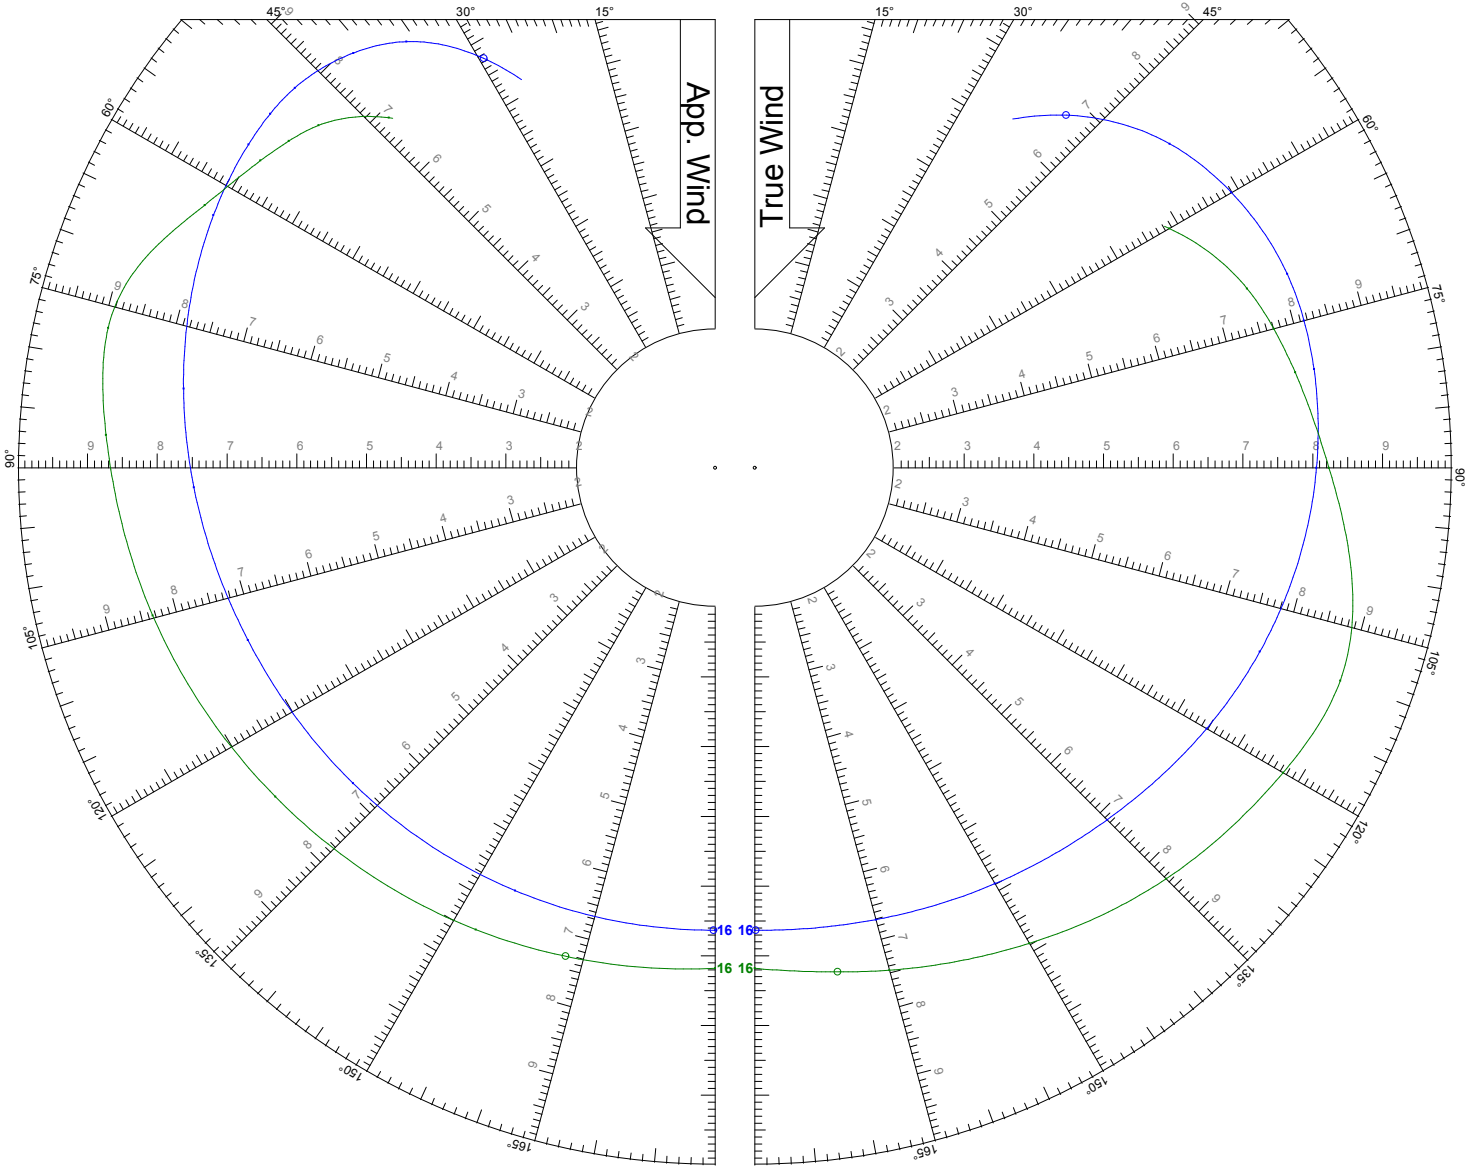

World Leader in Rating Technology

TWS: 16 kts

Jib

Symmetric Spinnaker