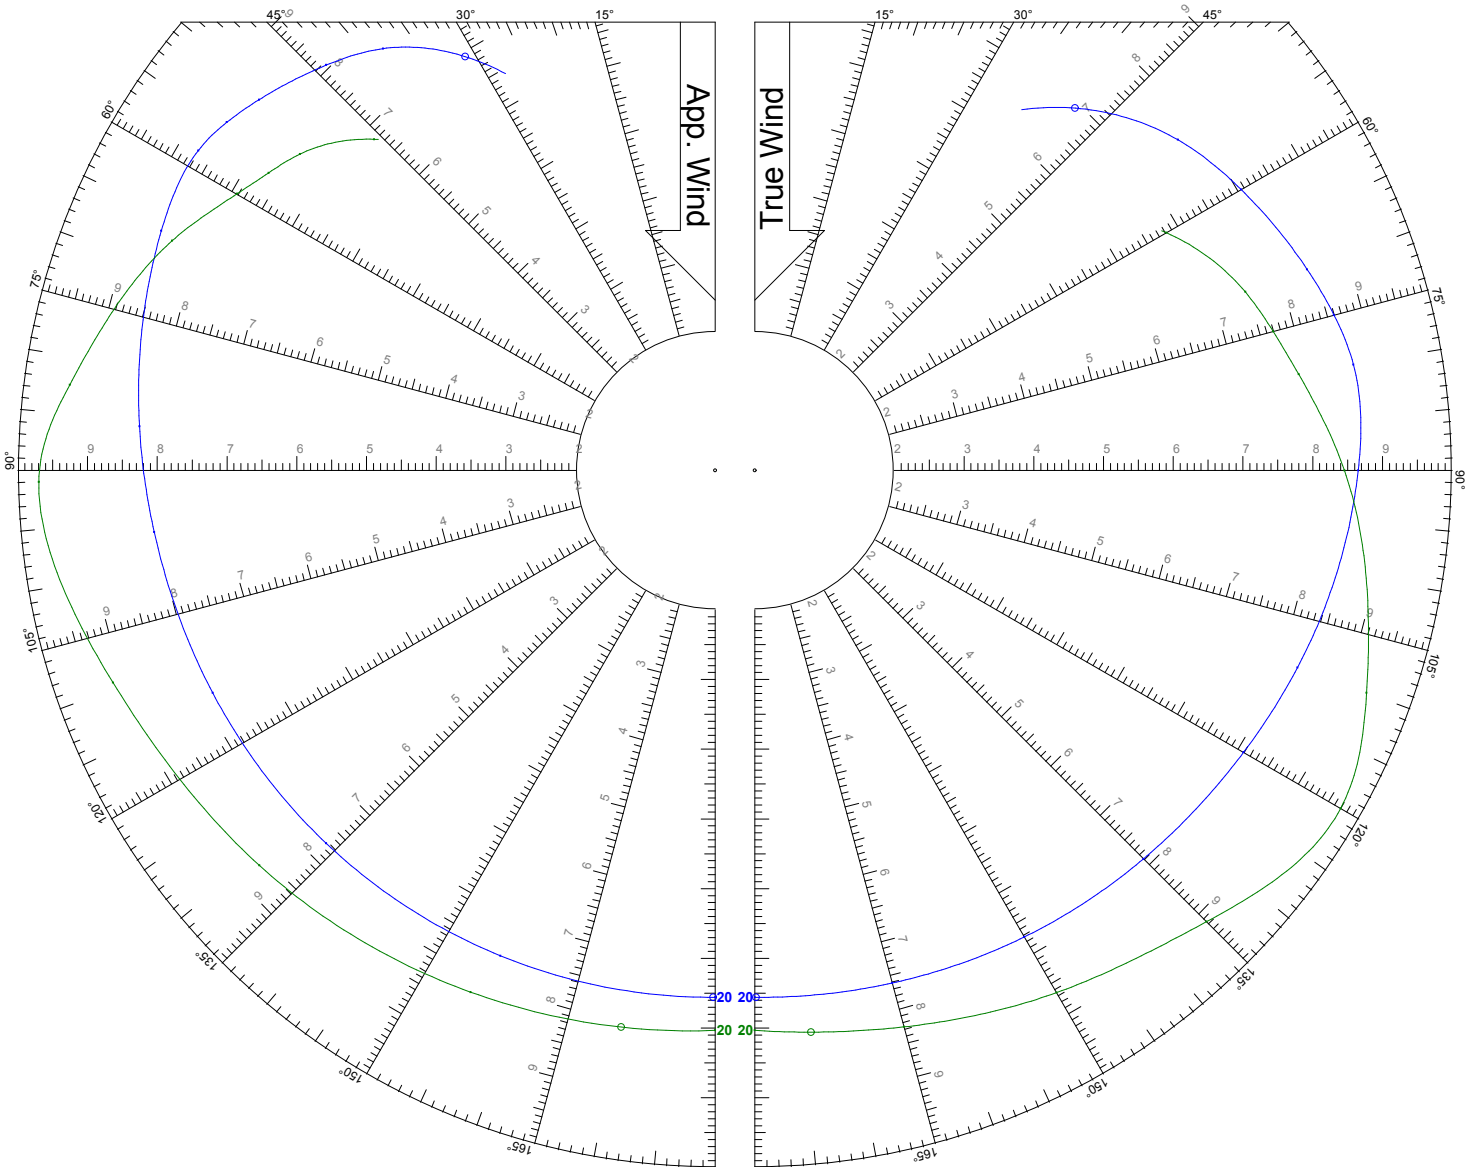

World Leader in Rating Technology

TWS: 16 kts

Jib

Symmetric Spinnaker

World Leader in Rating Technology

TWS: 20 kts

Jib

Symmetric Spinnaker