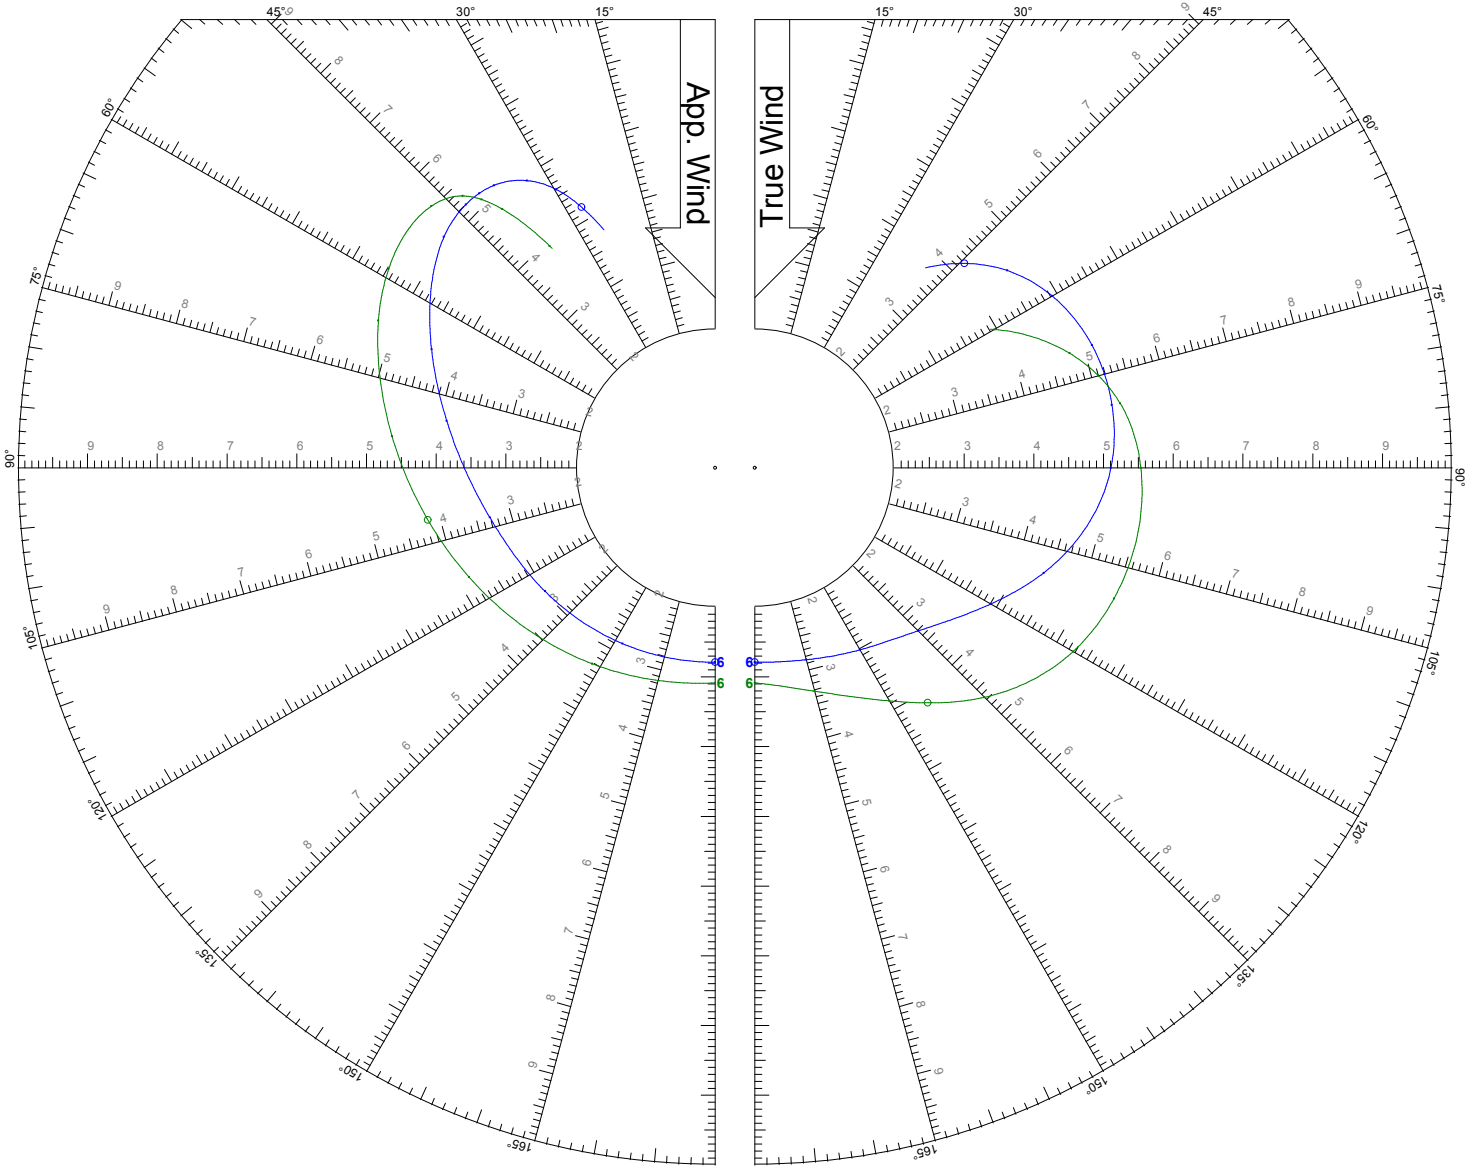

World Leader in Rating Technology

TWS: 6, 8, 10, 12, 14, 16, 20 kts

Jib

Symmetric Spinnaker

World Leader in Rating Technology

TWS: 6 kts

Jib

Symmetric Spinnaker