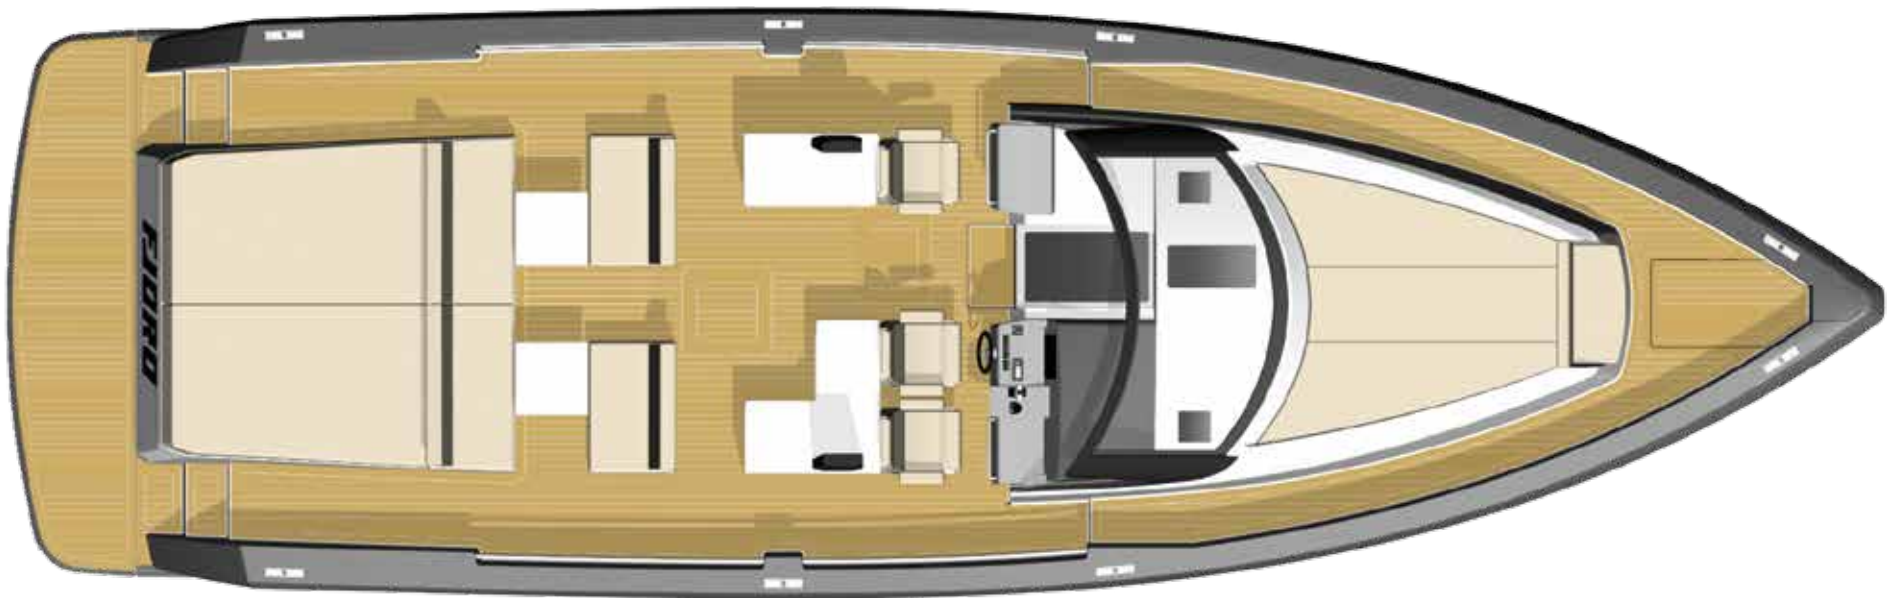

FJORD
48
open

cabin concept

option

*sunbed with tender bay below
(view sunbed)*