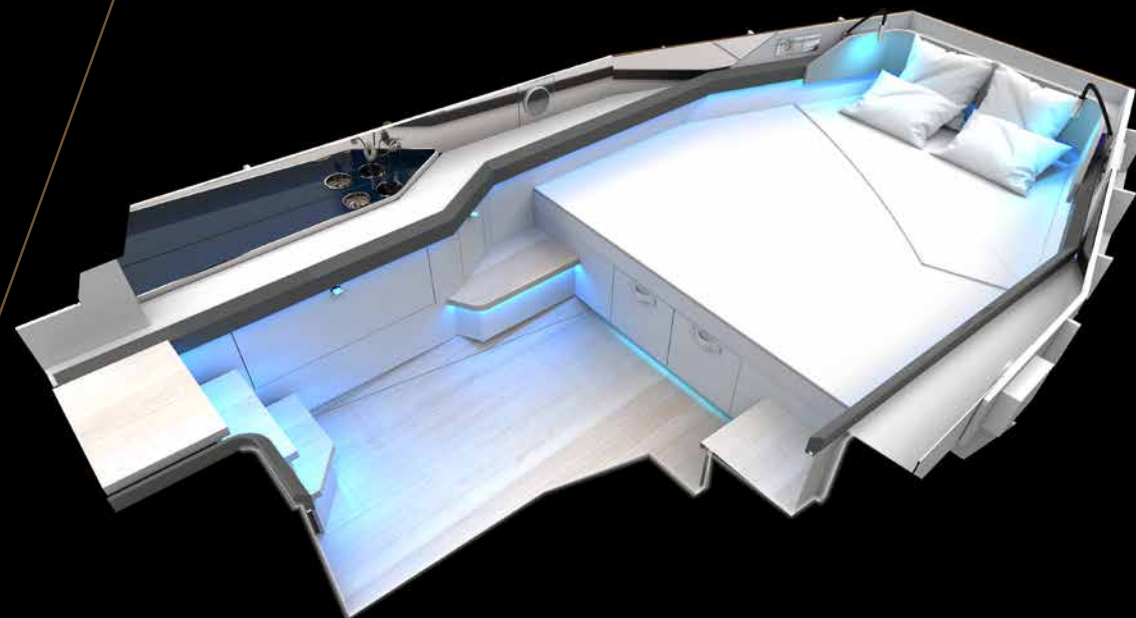

Covered mattress:
XU1006 - Hitch, colour: Iceberg

Furniture - horizontal surface on p side and bulkhead on s side:
XU5005 - covered Hitch, colour: Iceberg

Decor elements on p side and next to the head: XU5111 - BLUE

Fiddle and toilet decorative panel:
XU5116 - colour: Grey

Ceiling: XU5301 - covered in Hitch, horizontal surface - colour: Iceberg

Floor: Standard - pale acacia

Indirect light under and behind bedhead, under the bedfront, beside the bed and in the toilet:
XD4054 - RGBW