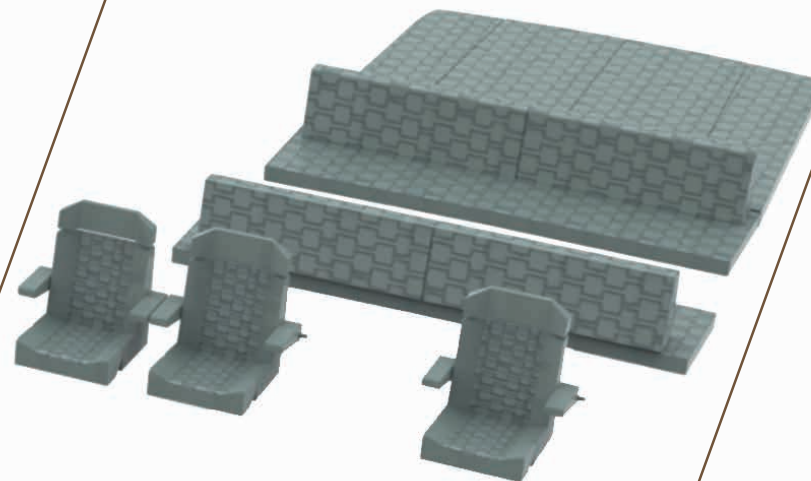

upholstery and helmsman seats - exterior
hitch

option iceberg
39 XL, 39 XP

option carbon
all models

option zinc
all models

option cerulean
all models

option raisin
all models

option pastel
all models

option mahogany
all models

standard starfish
all models

- option** 39 XL
- option** 39 XP
- option** 41 XL
- option** 41 XP
- option** 53 XL

*upholstery and helmsman seats - exterior
hitch - classic style*

*exterior upholstery and helmsman seats
- Classic style with stitching in Hitch
(according to Hitch colour card)*