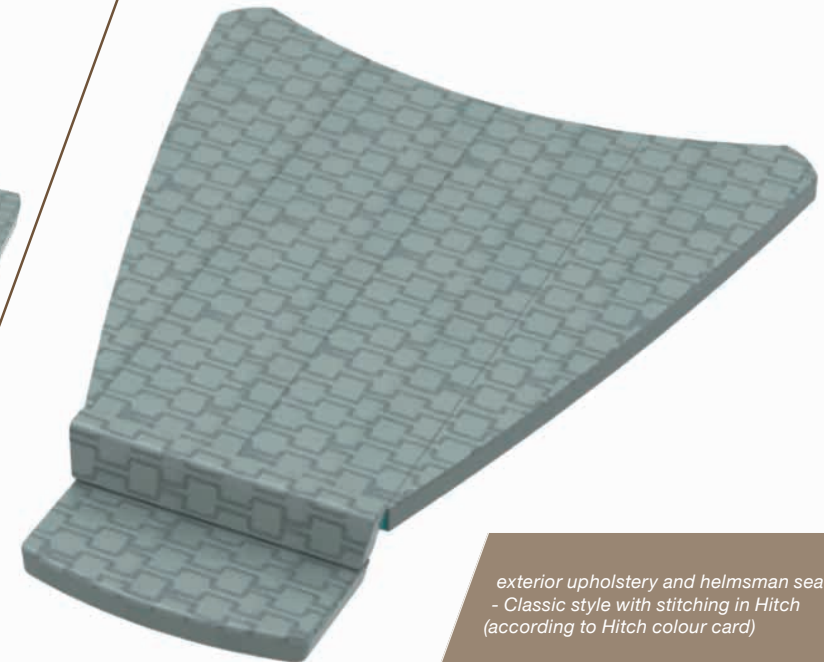

- **option** 39 XL
- **option** 39 XP
- **option** 41 XL
- **option** 41 XP
- **option** 53 XL

*upholstery and helmsman seats - exterior
hitch - classic style*

*exterior upholstery and helmsman seats
- Classic style with stitching in Hitch
(according to Hitch colour card)*