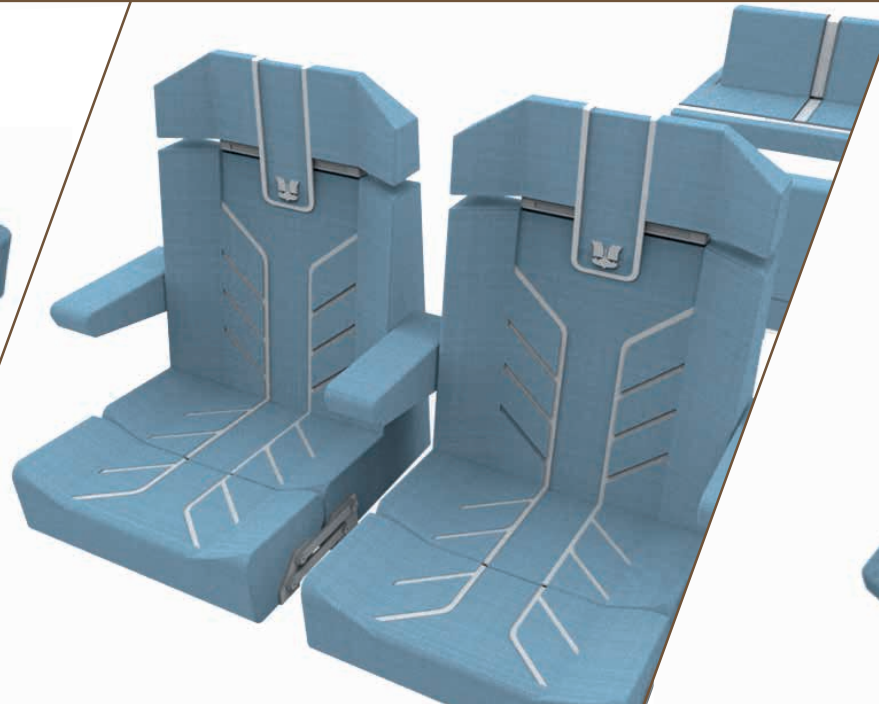

- **option** 39 XL
- **option** 39 XP
- **option** 41 XL
- **option** 41 XP
- **option** 53 XL

*upholstery and helmsman seats - exterior
hitch - sport style*

Exterior upholstery and helmsman seats - Sport style with bicolour material: main surface in Hitch (according to Hitch colour card) and ornament stripes in Hitch (according to Hitch colour card)