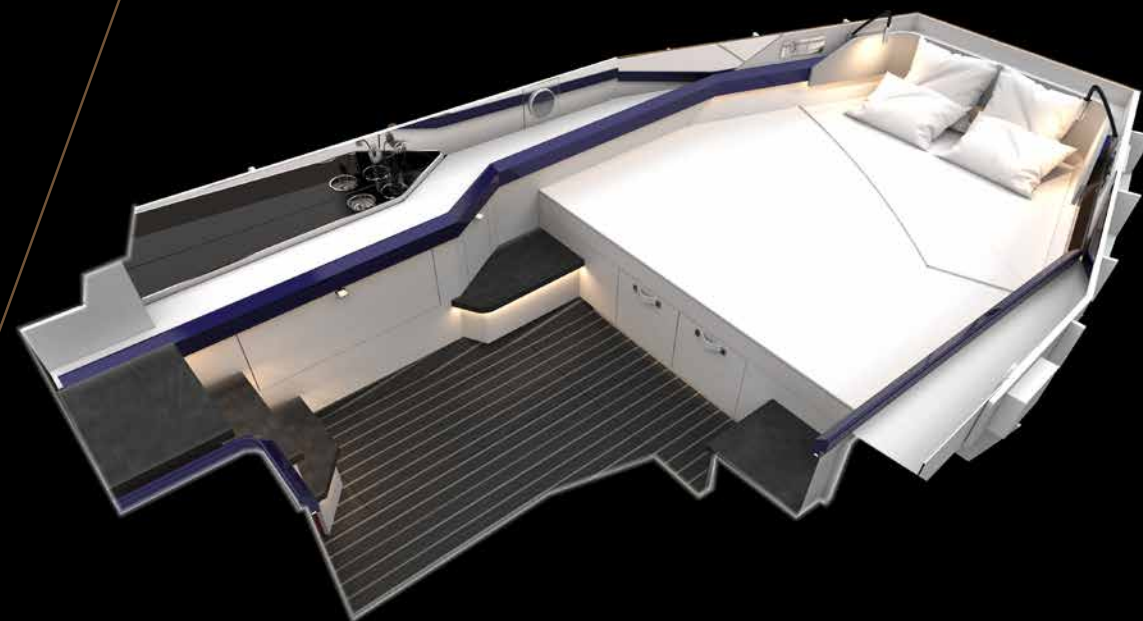

Covered mattress:
XU1006 - Hitch, colour: Iceberg

Furniture - horizontal surface on p side and bulkhead on s side:
XU5005 - covered Hitch, colour: Zinc

Decor elements on p side and next to the head:
XU5111 - Standard, colour: black

Fiddle and toilet decorative panel:
XU5116 - colour: Prune

Ceiling: XU5301 - covered in Hitch, horizontal surface - colour: Iceberg

Floorboard: XU6016 - synthetic teak, colour: charcoal teak