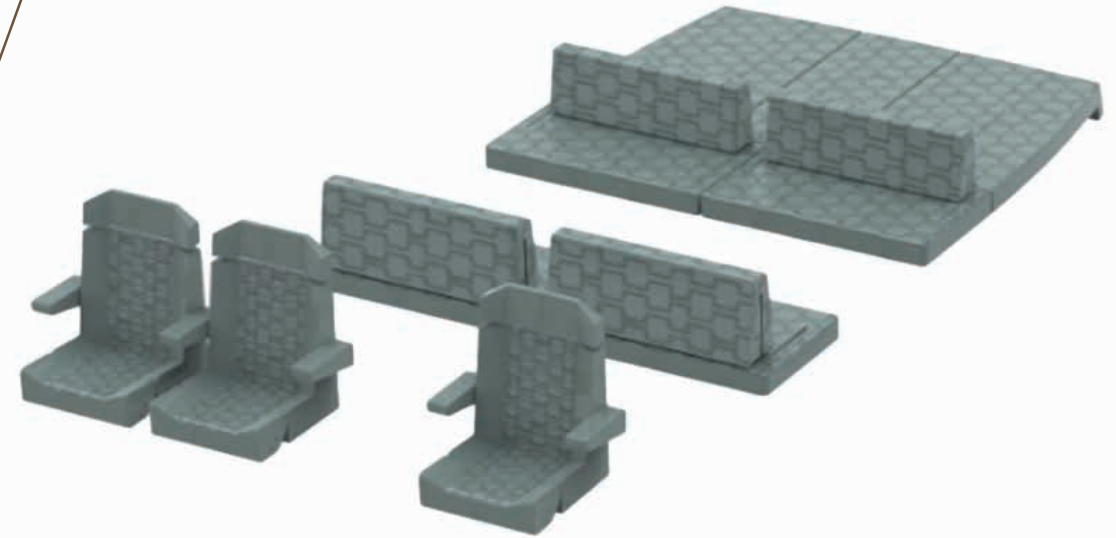

- **option** 39 XL
- **option** 39 XP
- **option** 41 XL
- **option** 41 XP
- **option** 53 XL

*upholstery and helmsman seats - exterior
hitch - classic style*

*exterior upholstery and helmsman seats
- Classic style with stitching in Hitch
(according to Hitch colour card)*