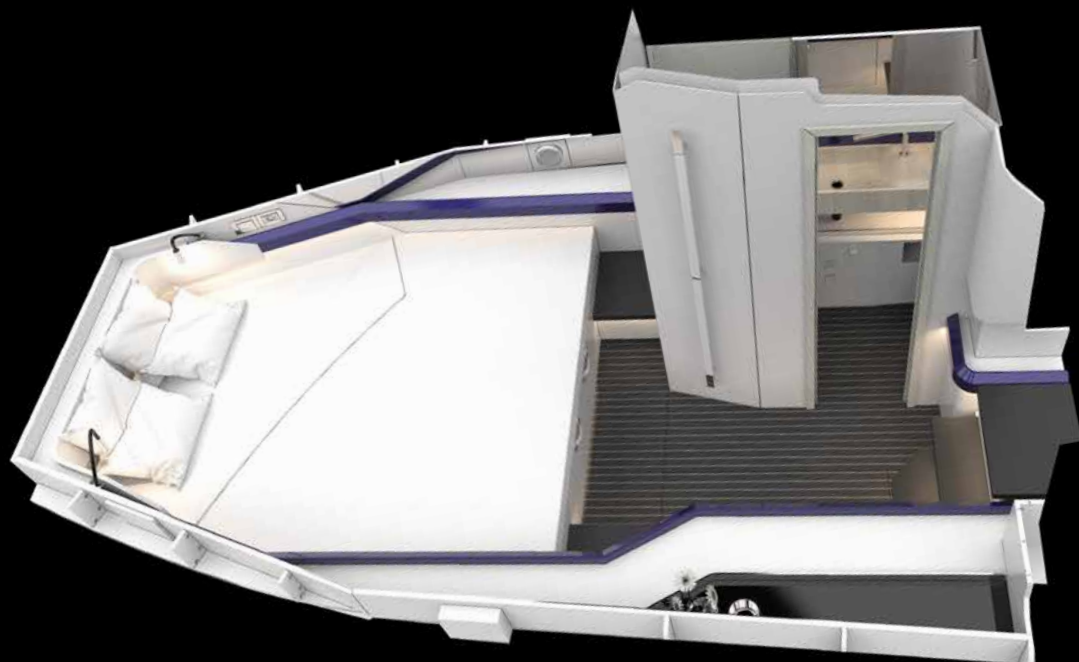

Covered mattress:
XU1006 - Hitch, colour: Iceberg

Furniture - horizontal surface on p side and bulkhead on s side:
XU5005 - covered Hitch, colour: Zinc

Decor elements on p side and next to the head:
XU5111 - Standard, colour: black

Fiddle and toilet decorative panel:
XU5116 - colour: Prune

Ceiling: XU5301 - covered in Hitch, horizontal surface - colour: Iceberg

Floorboard: XU6016 - synthetic teak, colour: charcoal teak