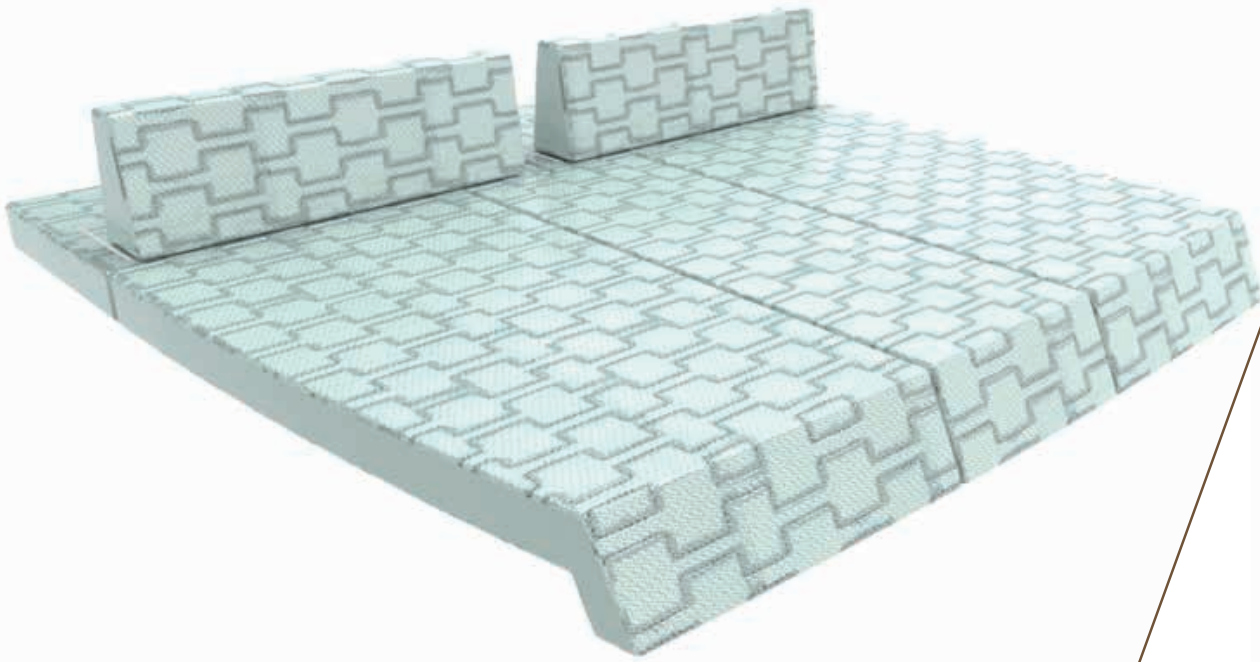

- **option** 39 XL
- **option** 39 XP
- **option** 41 XL
- **option** 41 XP
- **option** 53 XL

*upholstery and helmsman seats - exterior
hitch - classic style*

*exterior upholstery and helmsman seats
- Classic style with stitching in Hitch
(according to Hitch colour card)*