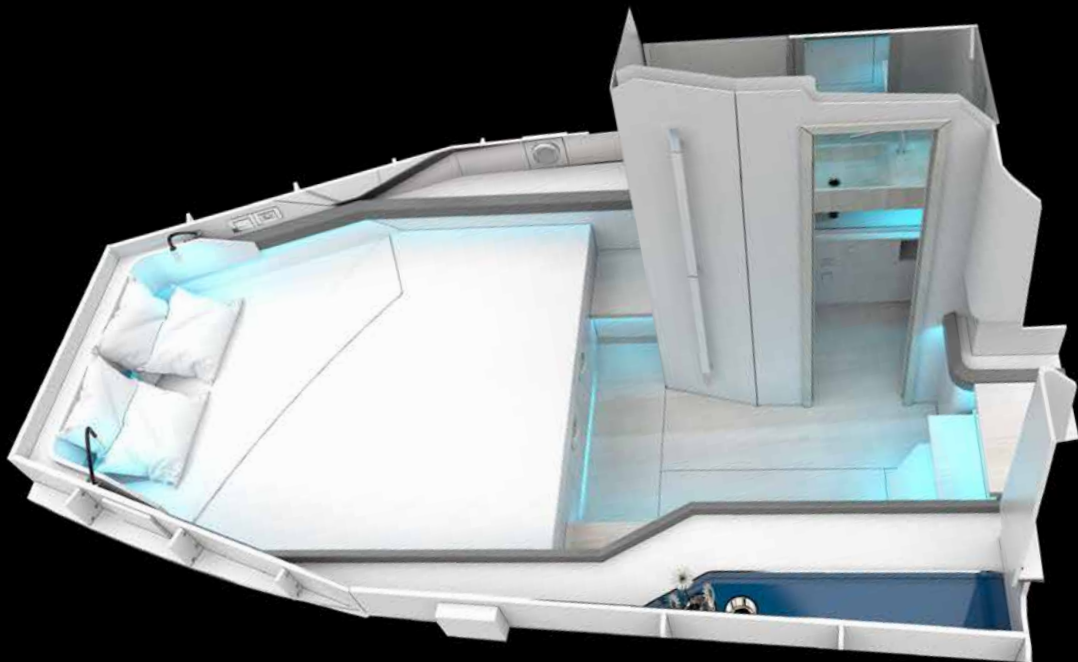

Covered mattress:
XU1006 - Hitch, colour: Iceberg

Furniture - horizontal surface on p side and bulkhead on s side:
XU5005 - covered Hitch, colour: Iceberg

Decor elements on p side and next to the head: XU5111 - BLUE

Fiddle and toilet decorative panel:
XU5116 - colour: Grey

Ceiling: XU5301 - covered in Hitch, horizontal surface - colour: Iceberg

Floor: Standard - pale acacia

Indirect light under and behind bedhead, under the bedfront, beside the bed and in the toilet:
XD4054 - RGBW