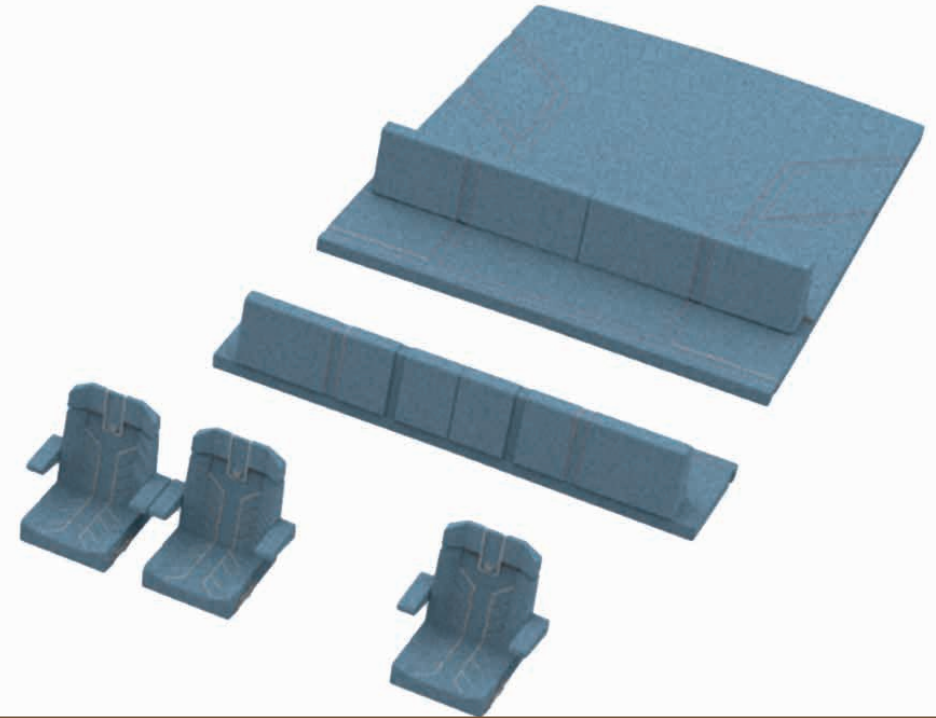

- **option** 39 XL
- **option** 39 XP
- **option** 41 XL
- **option** 41 XP
- **option** 53 XL

*upholstery and helmsman seats - exterior
hitch - sport style*

Exterior upholstery and helmsman seats - Sport style with bicolour material: main surface in Hitch (according to Hitch colour card) and ornament stripes in Hitch (according to Hitch colour card)