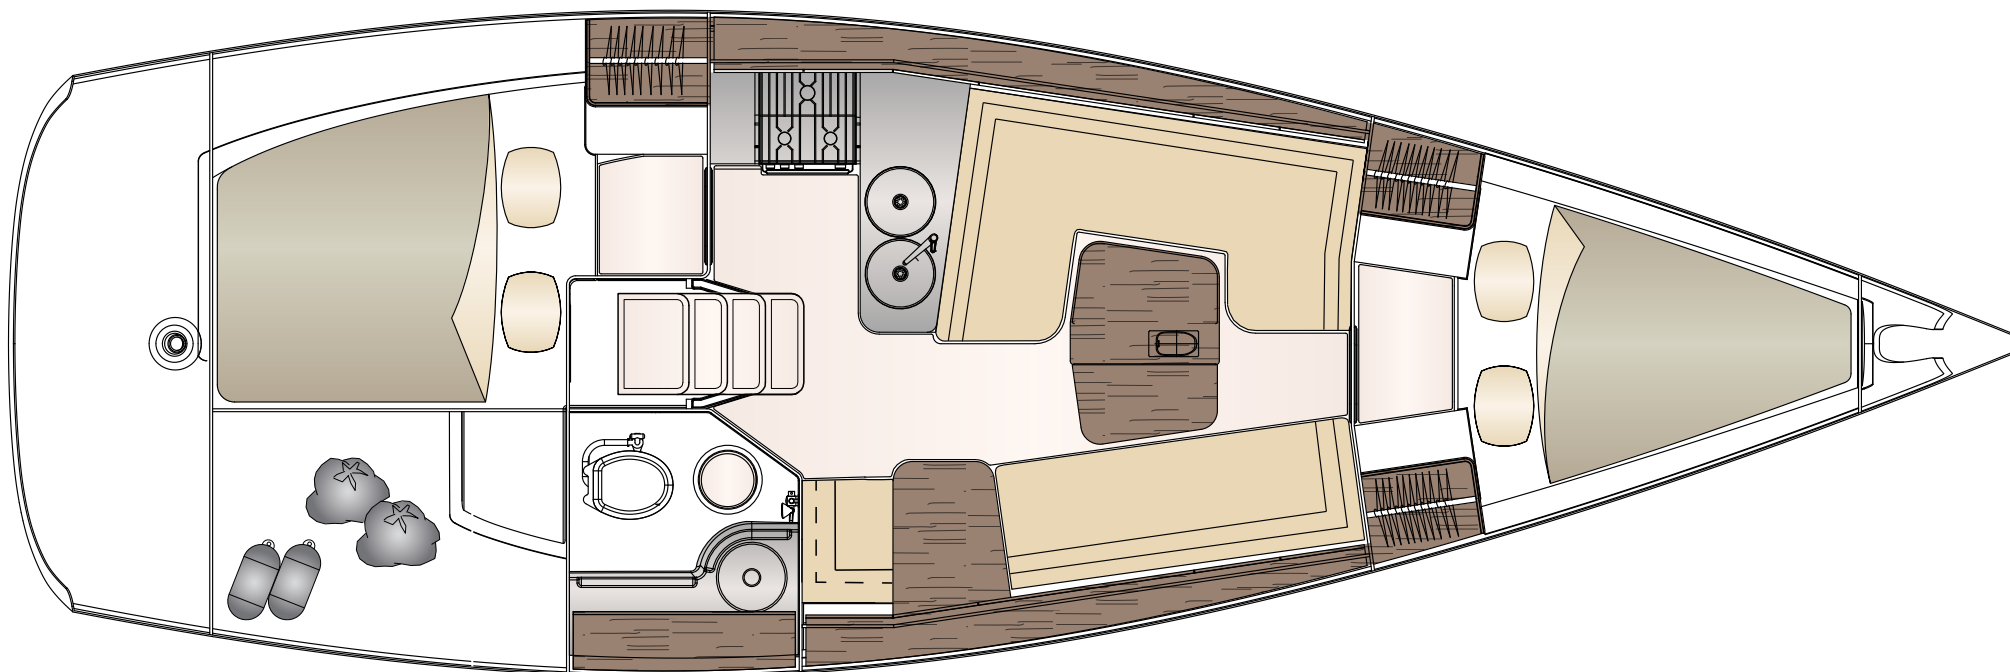

INTERIOR LAYOUT

STANDARD

C1

B1

A1

Dehler  **35SQ**